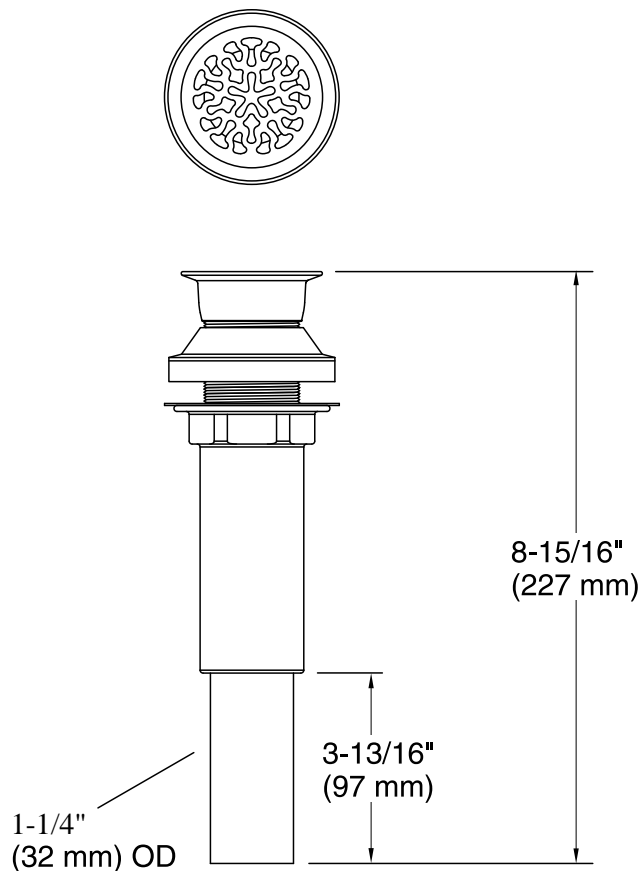

Features

- 1-1/4" (32 mm) connection.
- Without overflow.
- Decorative trim cap designs.
- Snowflake design.

Material

- Solid-brass construction for durability and reliability.

Recommended Products/Accessories

Technical Information

All product dimensions are nominal.

Notes

Install this product according to the installation guide.

A thin gasket and a thick gasket are provided with the drain. Use the thin gasket when installing the drain to bathroom sink with a thick wall [3-1/2" (89 mm) maximum thickness], such as vitreous china or cast iron. Use the thick gasket when installing the drain to bathroom sink with a thin wall, such as stainless steel or copper.