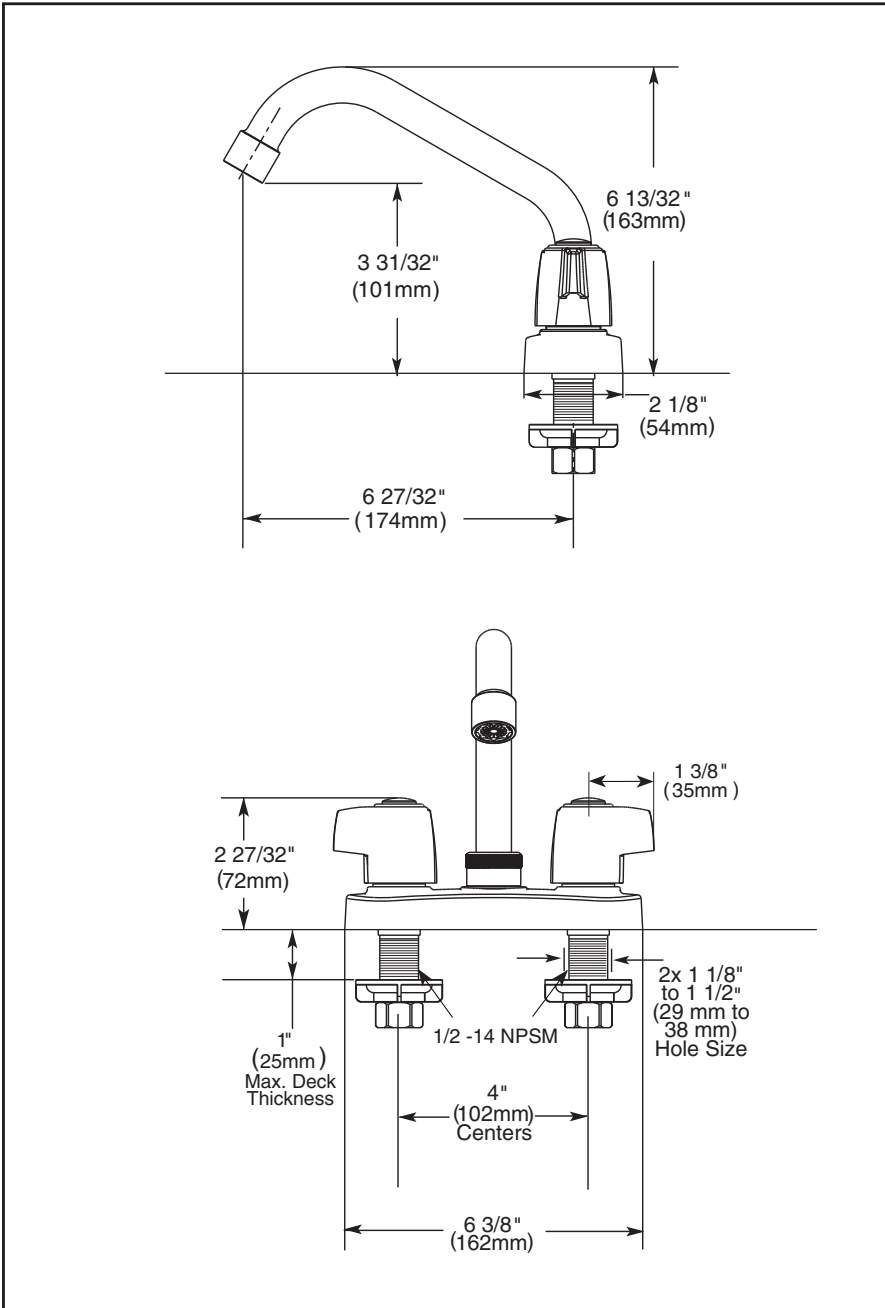

2133LF

Submitted Model No.: _____

Specific Features: _____

SPECIALTY FAUCETS

- Two Handle Laundry Faucet
- Deck Mount
- 2 or 3 Hole Sink Applications
- 4" (102 mm) Centerset

STANDARD SPECIFICATIONS:

- Two handle deck faucet for exposed mounting on 2 or 3 hole sinks
- Solid brass cast body
- 4" (102 mm) Centerset
- 6 27/32" (174 mm) long, 6 13/32" (163 mm) high spout swings 360°
- Hot and cold stems are interchangeable.
- Control mechanism shall be of the rotating cylinder type with stainless steel plate and 90° rotation, with replaceable non-metallic seats.
- 1/2"-14 NPSM threaded male shanks
- Spout has stream straightener