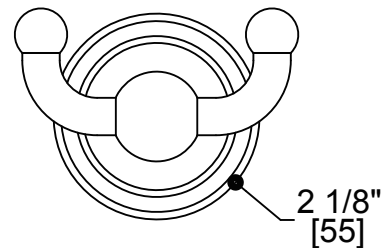

Note: Dimensions and specifications are subject to change without notice.