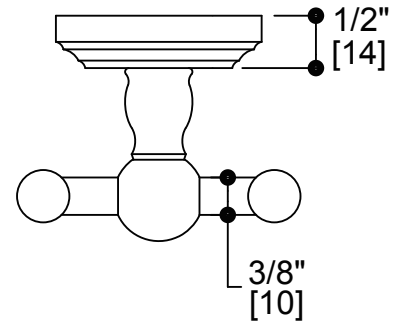

Note: Dimensions and specifications are subject to change without notice.