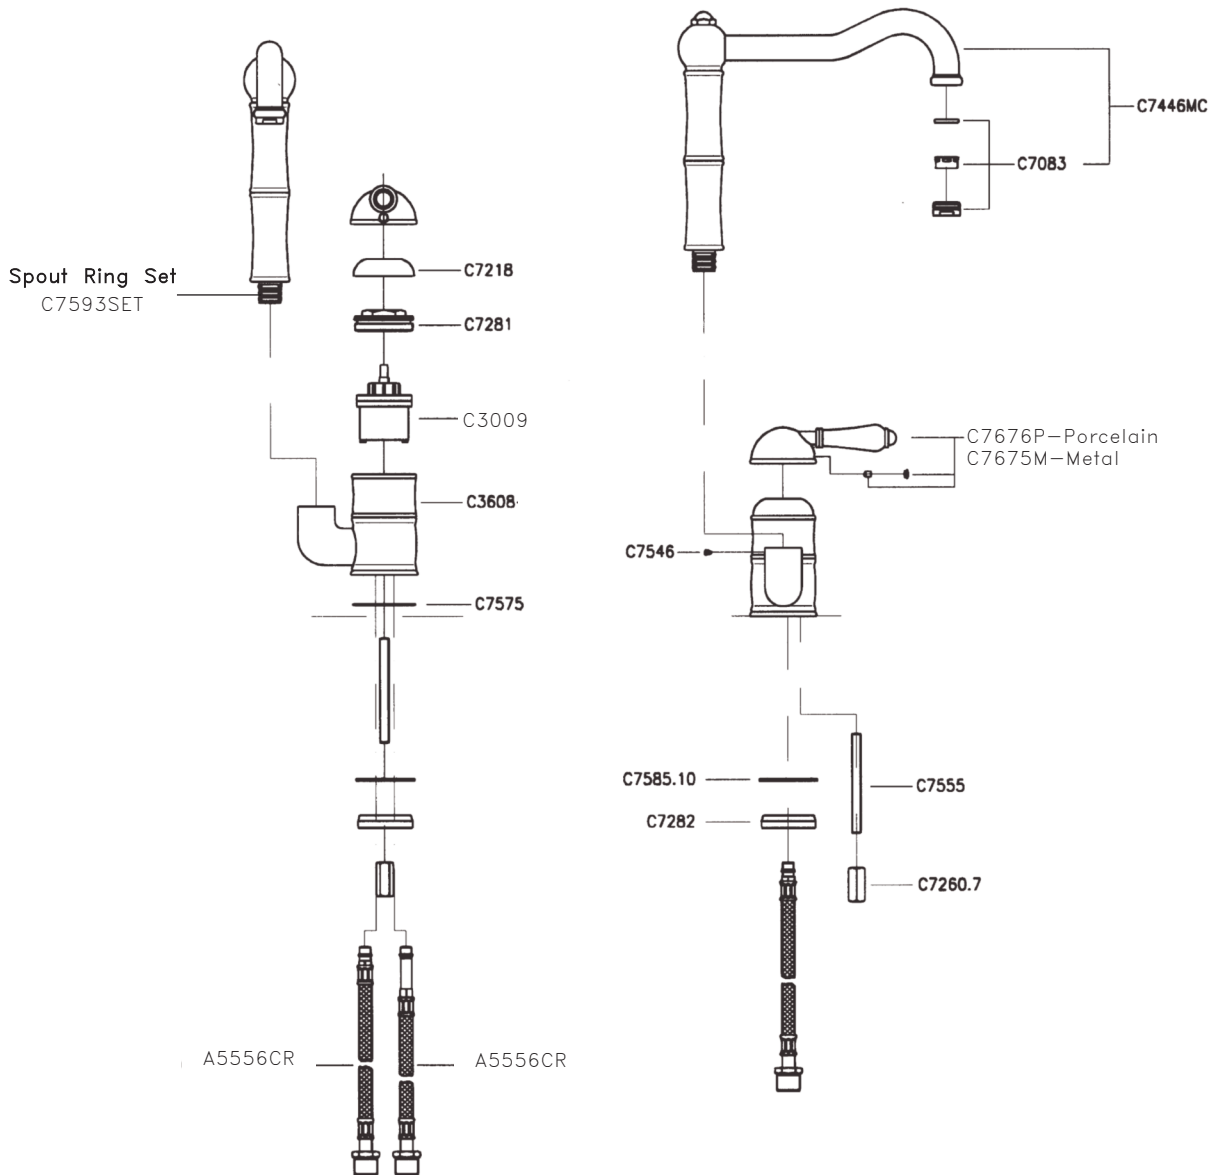

Single Lever Column Spout Faucet

Rohl Country Kitchen Collection

A3608LPWS (Porcelain Lever with Handspray)

A3608LMWS (Metal Lever with Handspray)

A3608LP (Porcelain Lever without Handspray)

A3608LM (Metal Lever without Handspray)

FEATURES

- Ceramic disc single lever cartridge
- 10 25/32" spout height
- 9" spout reach
- 1 3/8" cutout
- 1/2" NPT flexible supplies
- 2 11/64" max depth installation
- 1.5GPM
- 4" extension kit C7555EXT

A3608 Spare Parts

(*) NOT AVAILABLE AS SPARE PART

Consult your local ROHL showroom for additional information and specifications. For complete warranty details and a list of showrooms, go to www.rohlhome.com.