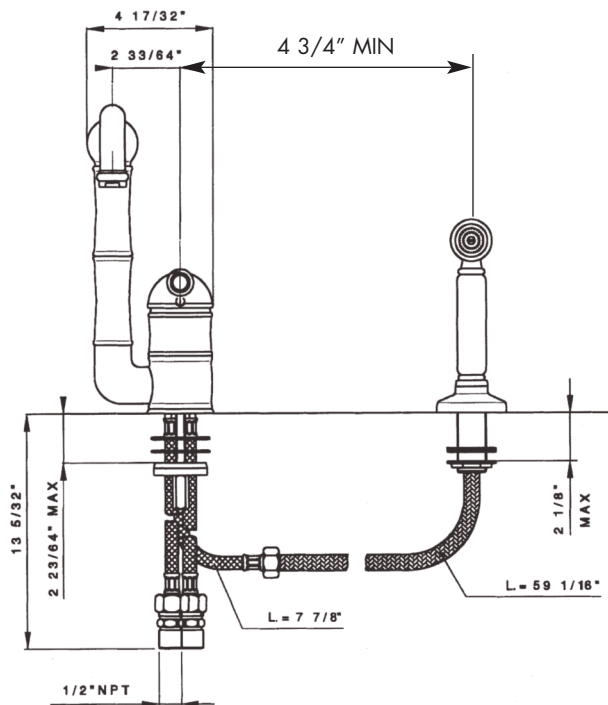

Consult your local ROHL showroom for additional information and specifications. For complete warranty details and a list of showrooms, go to www.rohlhome.com.