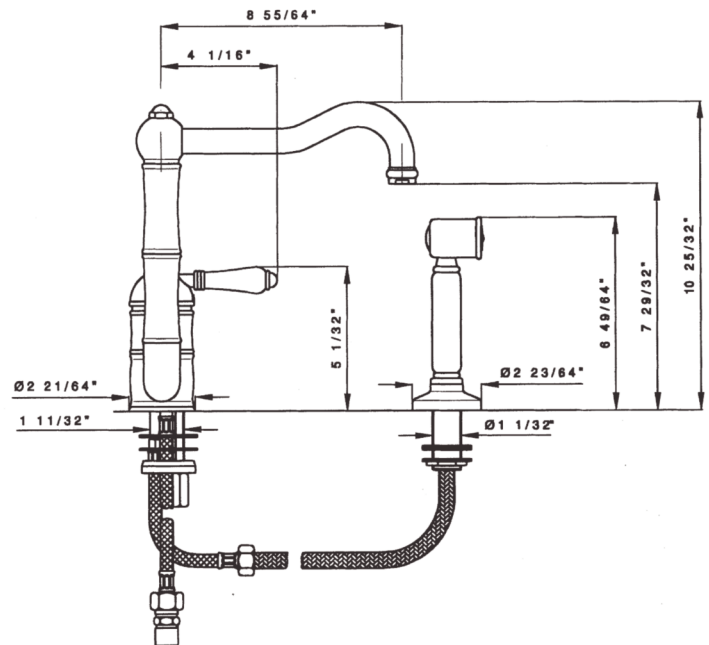

Consult your local ROHL showroom for additional information and specifications. For complete warranty details and a list of showrooms, go to www.rohlhome.com.