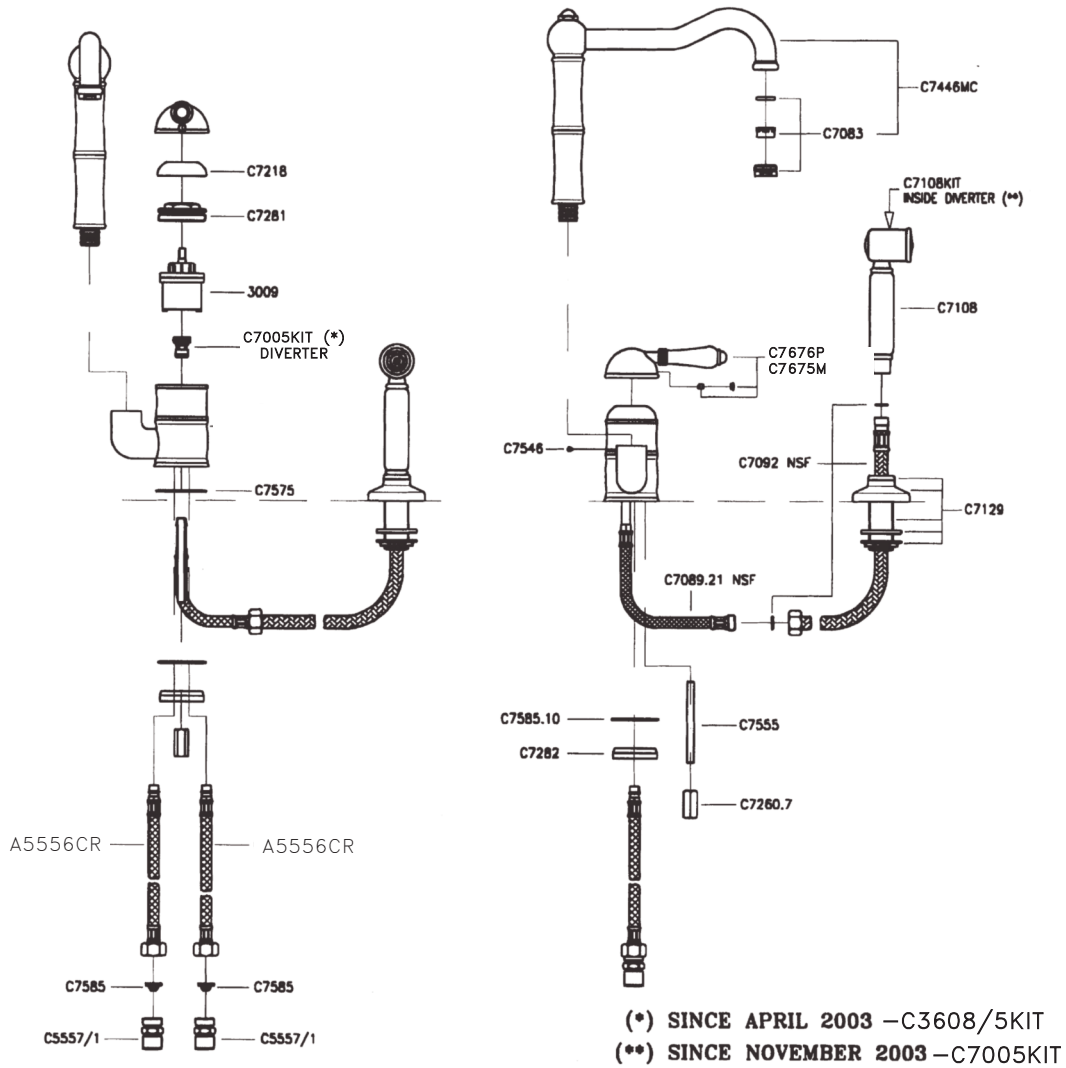

A3608WS Spare Parts