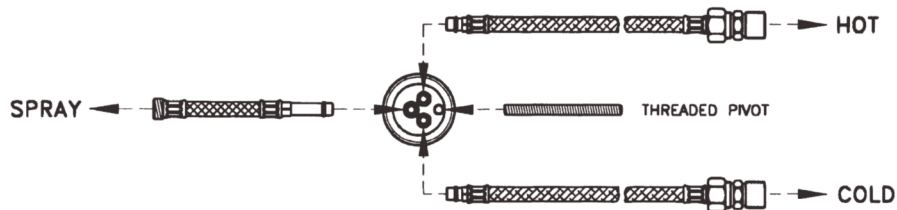

ASSEMBLING INSTRUCTION

Consult your local ROHL showroom for additional information and specifications. For complete warranty details and a list of showrooms, go to www.rohlhome.com.