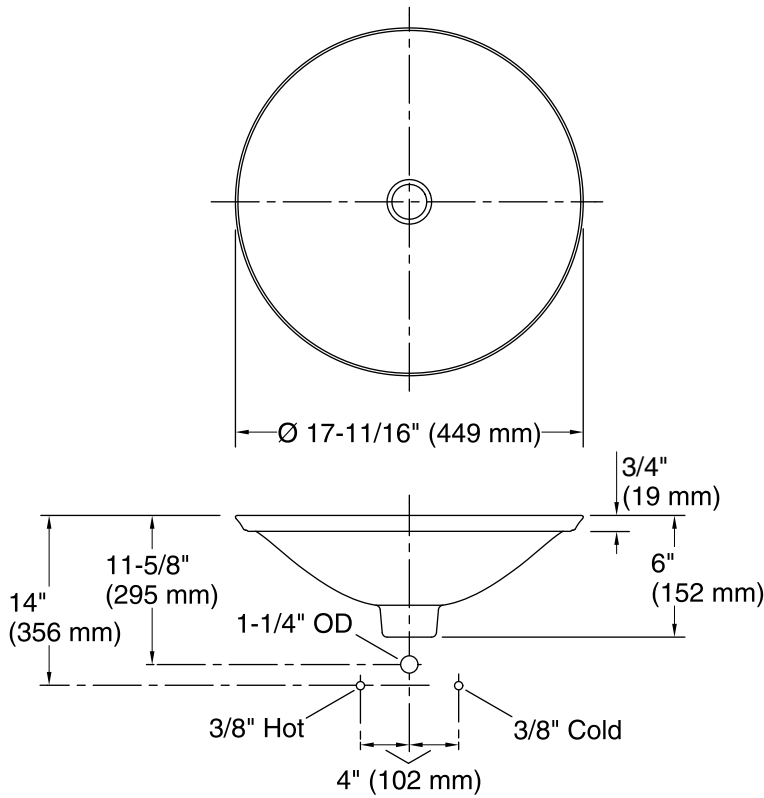

Standard Installation

Recommended ADA Installation

Technical Information

All product dimensions are nominal.

- Bowl configuration: Single
- Installation: Drop-in, Vessel
- Bowl area (Only): Diameter: 17-11/16" (449 mm)
Bowl depth: 4" (102 mm)
Water depth: 4" (102 mm)
- Template: 1242827, required, included