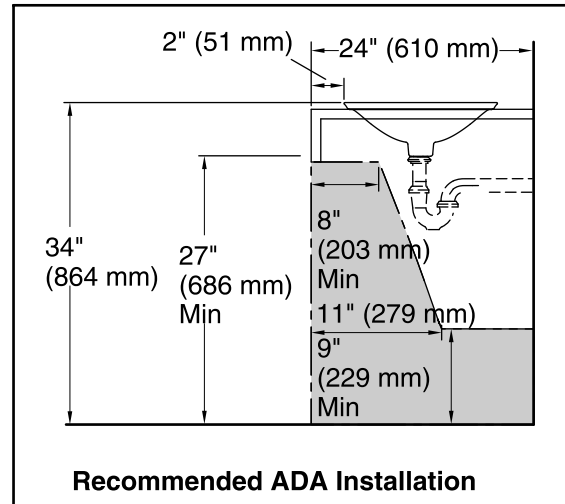

Standard Installation

Recommended ADA Installation

Technical Information

All product dimensions are nominal.

- Bowl configuration: Single
- Installation: Drop-in, Vessel
- Bowl area (Only): Diameter: 17-11/16" (449 mm)
Bowl depth: 4" (102 mm)
Water depth: 4" (102 mm)
- Template: 1242827, required, included