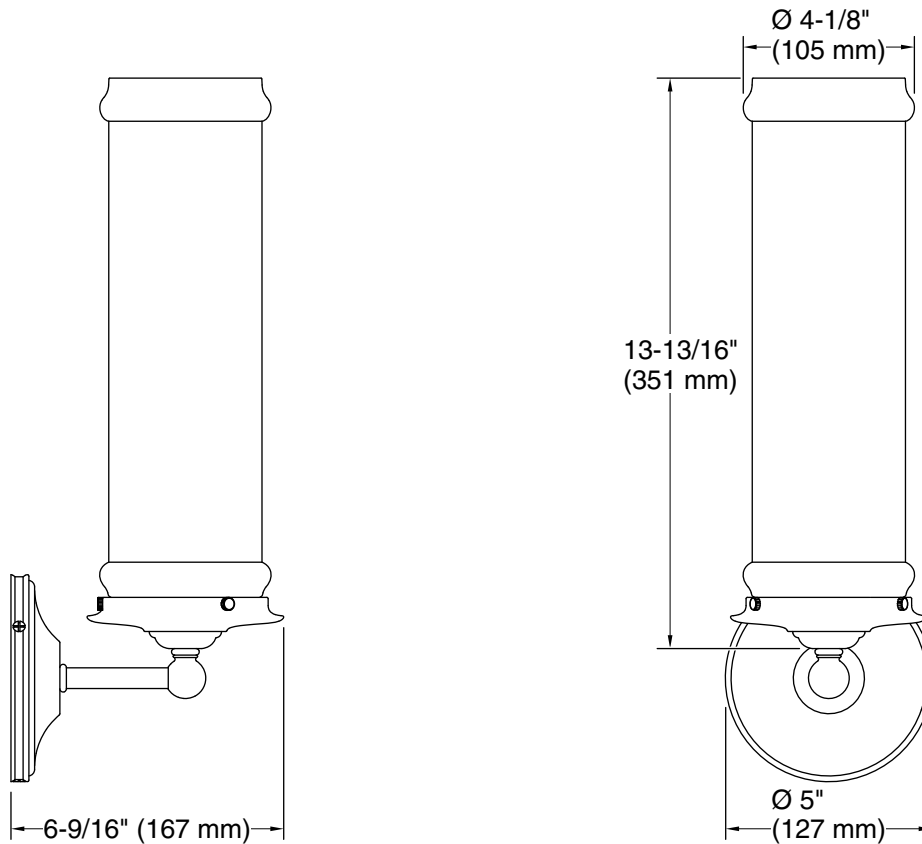

Required Electrical Service

One circuit required.

Lights: 120 V, 60 Hz

Technical Information

All product dimensions are nominal.

Installation Type: Wall-mount
Material: Brass
Number of Lights: 1
Lighting Type: Socket-based
Socket Type: E-12 Candelabra
Number of Shades: 1
Shade Type: Glass - clear
Downrod Detail: 0 x
Electrical component rating: Socket Rating: 60 Hz, 60 W, 450 Lumens, 3000K