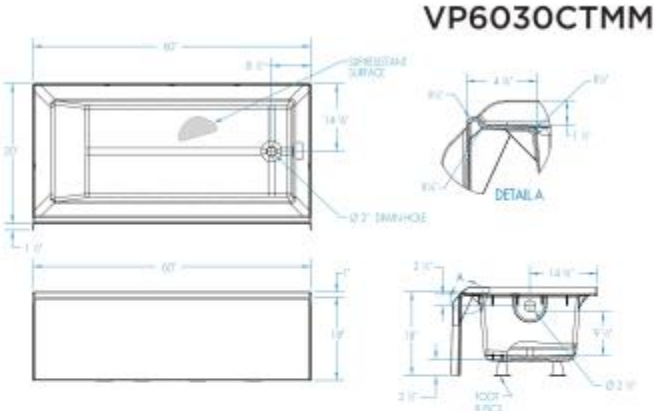

VP6030CTMML/R 60 x 30 Solid Surface Bathtub

Model number:

VP6030CTMMR.010

Dimensions:

Installation: Alcove

Material: Solid Surface

Water Capacity

36 gallons

Weight

67 lbs - 30 1/2 kg

Drain location:

Left

Right