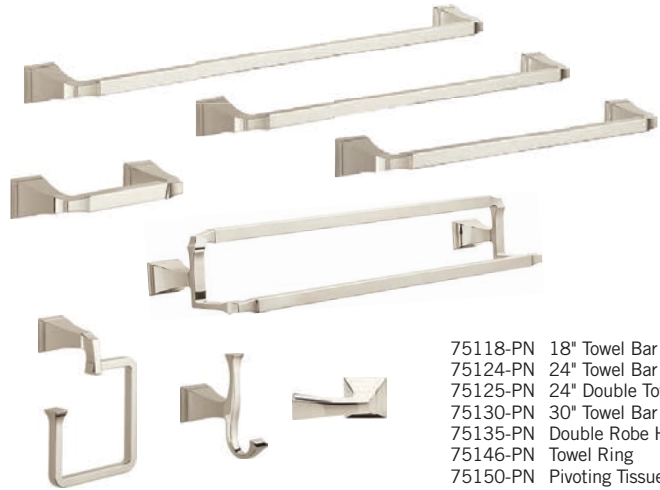

Single-Hole with Touch2O.xt™ Technology
551T-PN-DST

Optional escutcheon included

Single-Hole
551-PN-DST

Optional escutcheon included

Single-Hole Vessel with Touch2O.xt™ Technology
751T-PN-DST

Single-Hole Vessel
751-PN-DST

4" Centerset
2551-PNMPU-DST

8" Widespread
3551LF-PN

3-Hole Roman Tub
T2751-PN
R2707 (not shown)

4-Hole Roman Tub
T4751-PN
R4707 (not shown)

75118-PN 18" Towel Bar
75124-PN 24" Towel Bar
75125-PN 24" Double Towel Bar
75130-PN 30" Towel Bar
75135-PN Double Robe Hook
75146-PN Towel Ring
75150-PN Pivoting Tissue Holder
75160-PN Universal Tank Lever

Chrome Champagne Bronze™ CZ Polished Nickel PN Venetian Bronze® RB Brilliance® Stainless SS

Coordinating Glenmont Series lighting available from Progress® Lighting. The faucets and accessories on this page are shown in Polished Nickel. Other coordinating accessories can be found on pages 138–141.