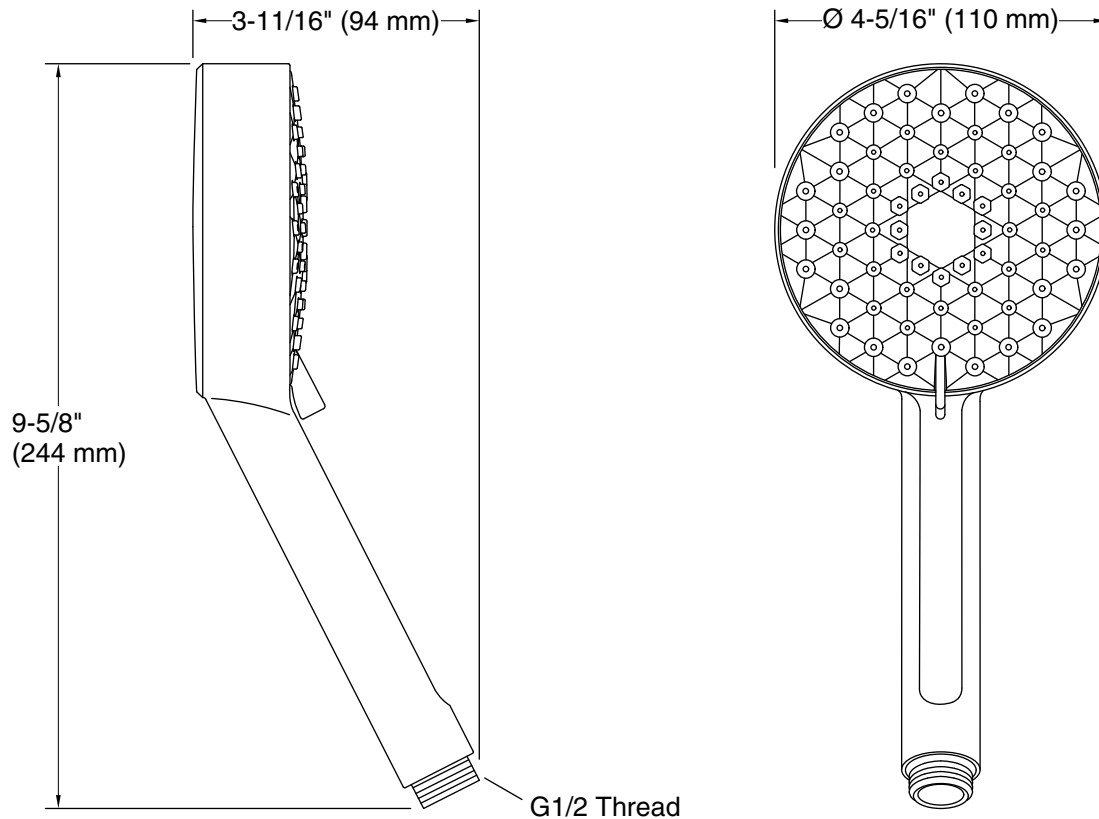

Features

- Handshower features contemporary design.
- Three spray functions and ADA non-positive shut off.
- Wide coverage spray produces an encompassing spray for everyday use.
- Intense drenching spray delivers a forceful spray ideal for rinsing soap from hair.
- Targeted spray is a focused stream for targeting sore muscles or use as a utility spray.
- Thumb tab allows for a smooth transition between sprays.
- Spray nozzles cover full area of sprayhead.
- Combination of balance, weight, grip, and angle makes this handshower comfortable and easy to use.
- MasterClean™ sprayface features an easy-to-clean surface that withstands mineral buildup.
- 1.75 gpm (6.6 lpm) flow rate.

- This product can help a building earn Water Efficiency points in LEED® Green Building Rating System.

Required Products/Accessories

K-8593 72" Shower Hose

or

K-9514 60" Shower Hose

or

K-45981 72" ribbon hose

Technical Information

All product dimensions are nominal.

Handshower:

Rated maximum flow: 1.75 gal/min (6.6 l/min)

Pressure: 80 psi (5.5 bar)

Notes

Install this product according to the installation instructions.