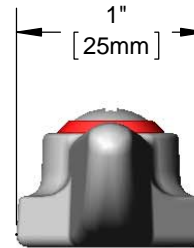

*Lever Handle w/ Red Index & Screw*

**Architect/Engineering Specifications:**

Lever handle with red index and screw. Fits all standard T&S compression and ceramic cartridges.

Job Name	_____
Model Specified	_____
Quantity	_____
Variations Specified	_____
Date	_____

**Features & Benefits:**

- Lever handle w/ red index & screw
- Material: Chrome plated metal handle

**Product Compliance:**

- N/A

**Warranty:** One Year (Limited)

**Performance Data:**

- N/A