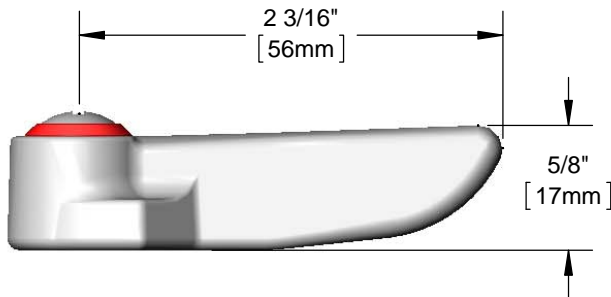

*Lever Handle w/ Red Index & Screw*

**Architect/Engineering Specifications:**

Lever handle with red index and screw. Fits all standard T&S compression and ceramic cartridges.

Job Name	_____
Model Specified	_____
Quantity	_____
Variations Specified	_____
Date	_____