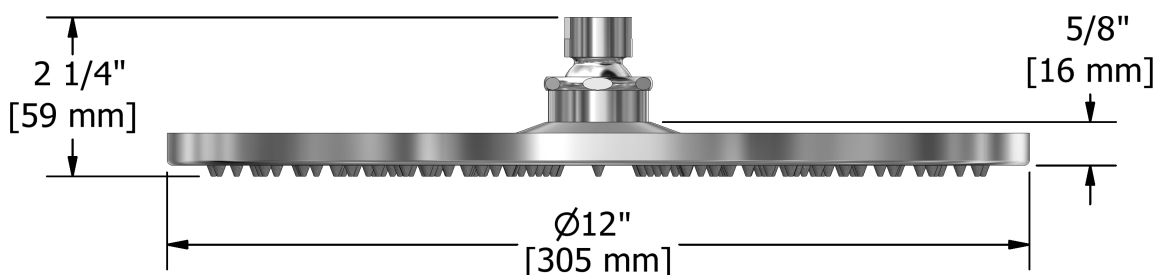

30 cm (12") shower head
472

Specifications

Descriptions

- Scale-free
- Swivel
- G½" inlet female

Available colors

- C : Chrome
- BN : Brushed Nickel (PVD)

Available flows

- 7.6 L/min, 2.0 gpm (US) 60psi
- 6.6L/min, 1.75 gpm (US) 60psi (**472-WS**) *

EPA certification applicable to the indicated model only

Certifications

- CSA B125.1
- ASME A112.18.1
- CMR248 Approval

UPC®

Sizes, models and finishes may differ from those presented.

Warranty

This Riobel Inc. product you have purchased carries a Limited Lifetime Warranty on the chrome, PVD finish, blacks and all working parts and is guaranteed from the initial purchase date against all manufacturing defects. All other finishes, including plastic components, are guaranteed for one year. All electric and/or electronic parts are covered by a 5-year limited warranty. The warranty offered on our products will be honored only if the installation is performed by a certified master plumber.