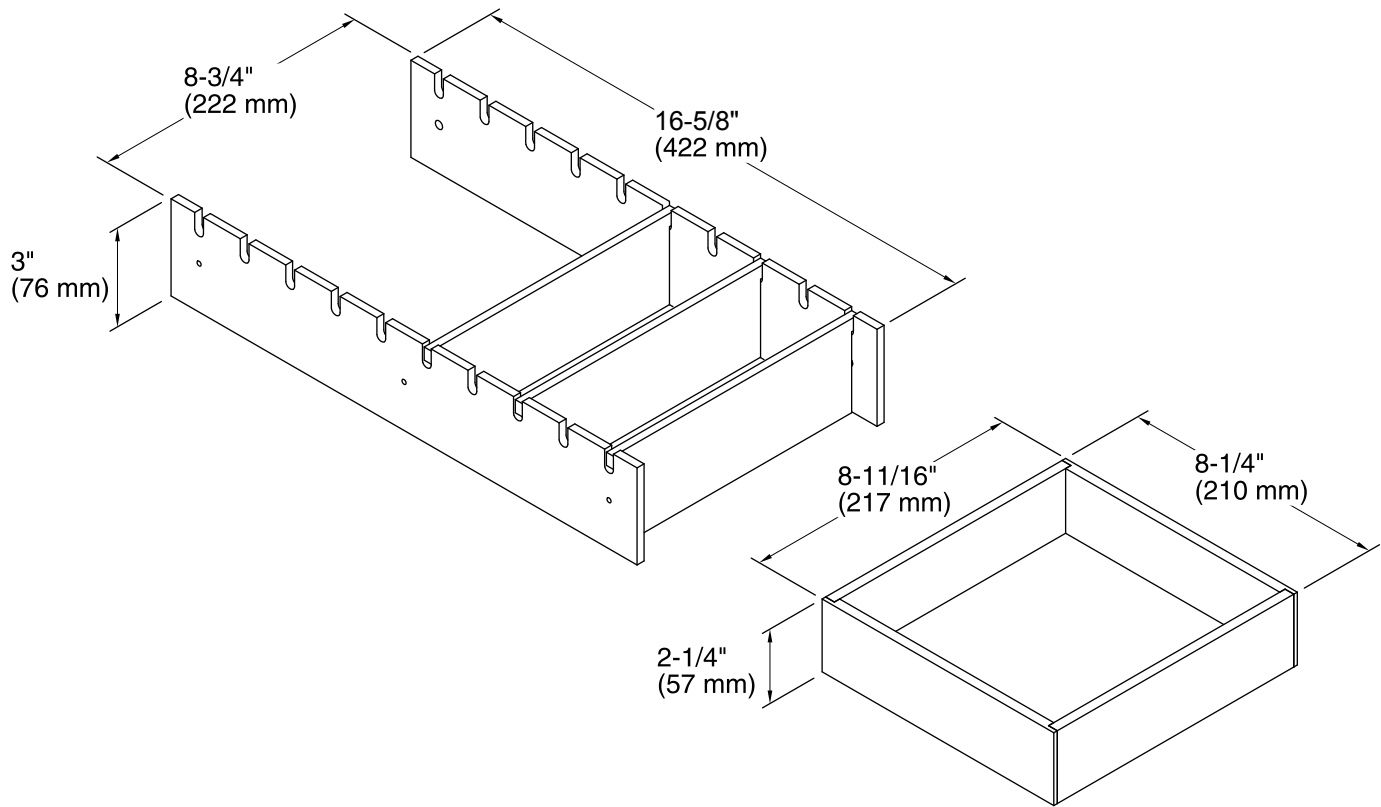

Features

- For use with Jacquard™, Damask™, Poplin™, Marabou™, and Jute™ vanities.
- Compartmentalizes vanity drawer to maximize storage space and organize items.
- Four storage compartments.
- Sliding top tray for two-level storage.
- Bamboo construction.

Technical Information

All product dimensions are nominal.