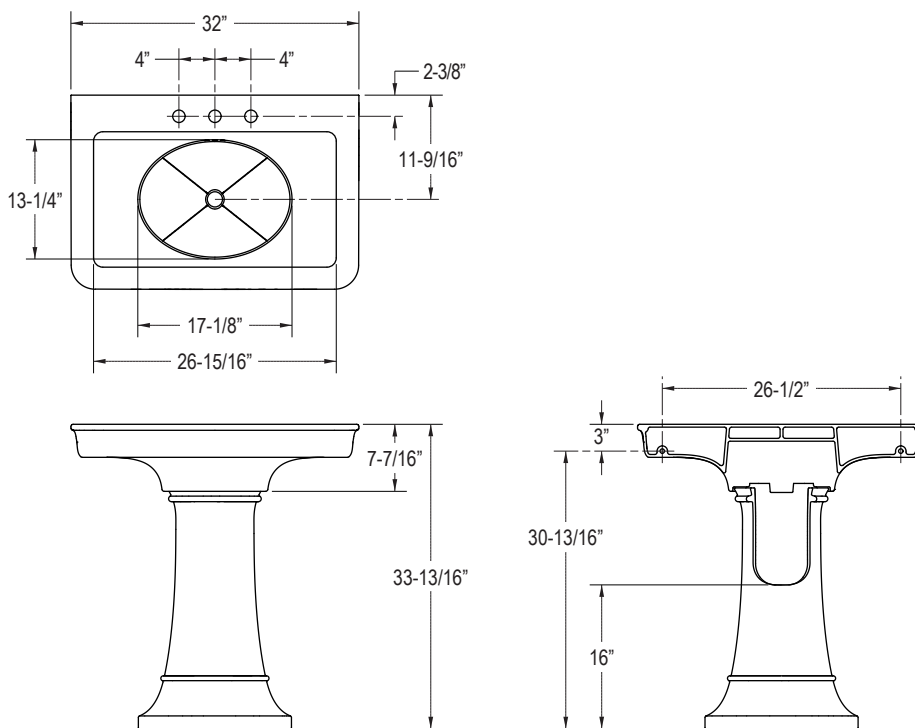

FEATURES

- Vitreous China for a Remarkably Clean, Sanitary Product that Maintains its Polished Shine
- 32" Width Provides a Generous Working Surface Around the Basin
- Coordinates with Tuxedo™ Fixture and Faucet Collection

P72037, P72038,
P72039

PRODUCT INFORMATION

Fixture*:	Basin Area	Water Depth
Lavatory	17-1/8" x 13-1/4"	4-1/4"
Outlet	1-11/16"	
Faucet and Spout Holes	1-3/8" Dia.	

* Approximate measurements for comparison only.