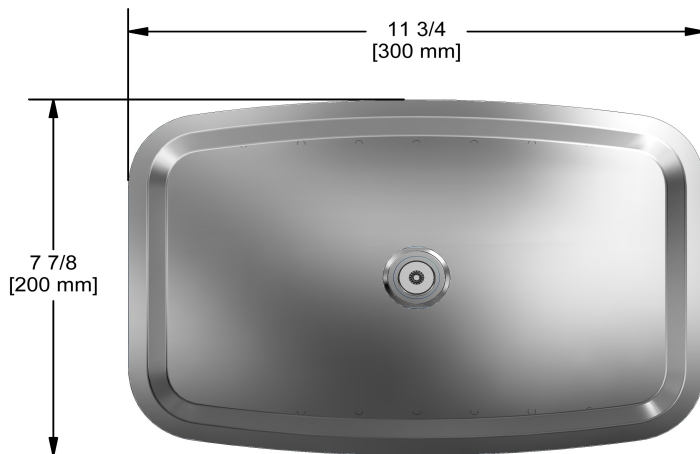

20 cm X 30 cm (8" x 12") rectangular shower head
495

Specifications

Descriptions

- Swivel
- Scale-free
- Stainless steel
- G½" inlet female

Available colors

- C : Chrome

Available flows

- 7.6 L/min, 2.0 gpm (US) 60psi
- 5.69 L/min, 1.5 gpm (US) 60psi (**495-15**)
- 6.6L/min, 1.75 gpm (US) 60psi (**495-WS**) *

EPA certification applicable to the indicated model only

Certifications

- CSA B125.1
- ASME A112.18.1
- CMR248 Approval

Sizes, models and finishes may differ from thoses presented.

Warranty

This **Riobel Inc.** product you have purchased carries a Limited Lifetime Warranty on the chrome, PVD finish, blacks and all working parts and is guaranteed from the initial purchase date against all manufacturing defects. All other finishes, including plastic components, are guaranteed for one year. All electric and/or electronic parts are covered by a 5-year limited warranty.