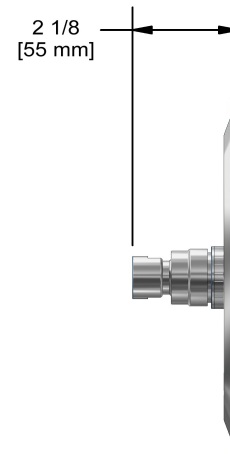

20 cm X 30 cm (8" x 12") rectangular shower head
495

Specifications

Descriptions

- Swivel
- Scale-free
- Stainless steel
- G½" inlet female

Available colors

- C : Chrome

Available flows

- 7.6 L/min, 2.0 gpm (US) 60psi
- 5.69 L/min, 1.5 gpm (US) 60psi (**495-15**)
- 6.6L/min, 1.75 gpm (US) 60psi (**495-WS**) *

EPA certification applicable to the indicated model only

Certifications

- CSA B125.1
- ASME A112.18.1
- CMR248 Approval

Sizes, models and finishes may differ from thoses presented.

Warranty

This **Riobel Inc.** product you have purchased carries a Limited Lifetime Warranty on the chrome, PVD finish, blacks and all working parts and is guaranteed from the initial purchase date against all manufacturing defects. All other finishes, including plastic components, are guaranteed for one year. All electric and/or electronic parts are covered by a 5-year limited warranty.