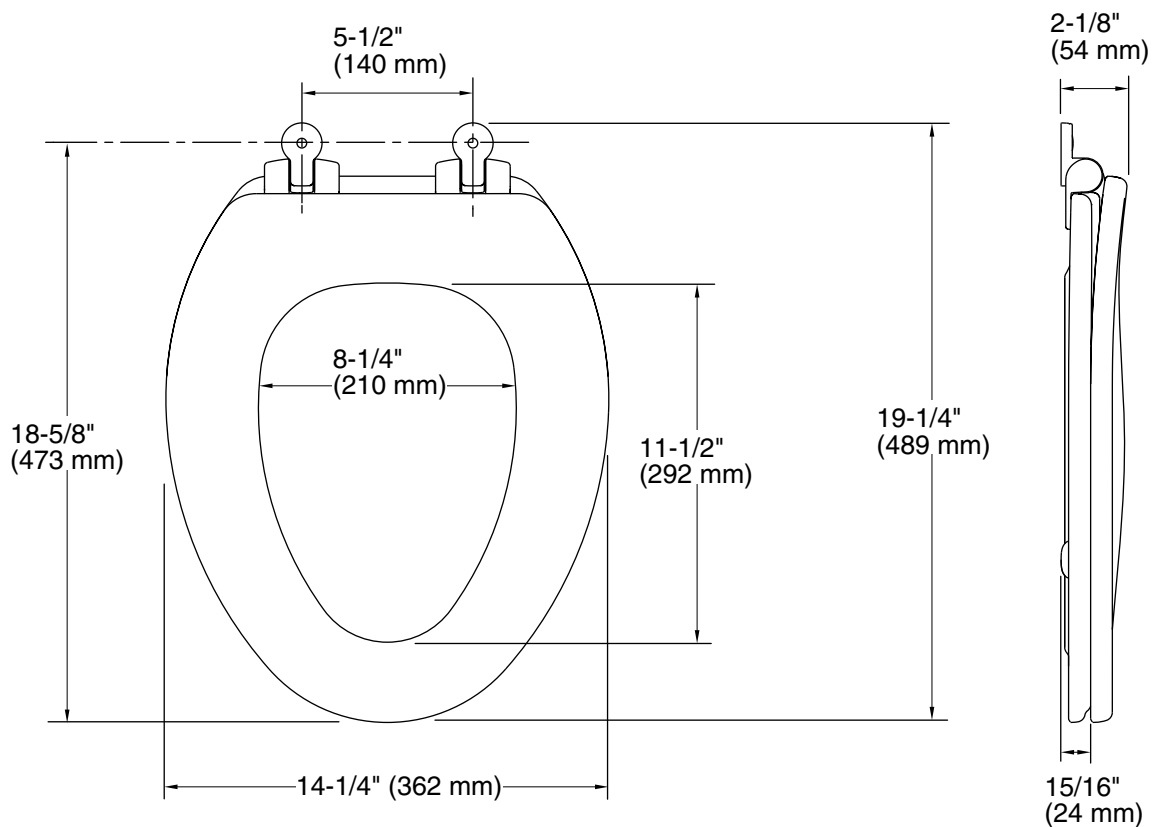

FEATURES

- High density molded wood construction
- Slow-close hinge technology
- Brass hinge construction provides durability and reliability
- Ergonomically contoured for maximum comfort
- Standard elongated form
- Foundational design coordinates with multiple Kallista fixtures and faucets

SPECIFIED MODEL

SPECIFIED MODEL			
Model	Description	Finishes	
P70303-CP, AD, AG, BL, or BV	Classic Toilet Seat with Finished Brass, Slow-Close Hinges	<input type="checkbox"/> 0 Stucco White	<input type="checkbox"/> 96 Linen