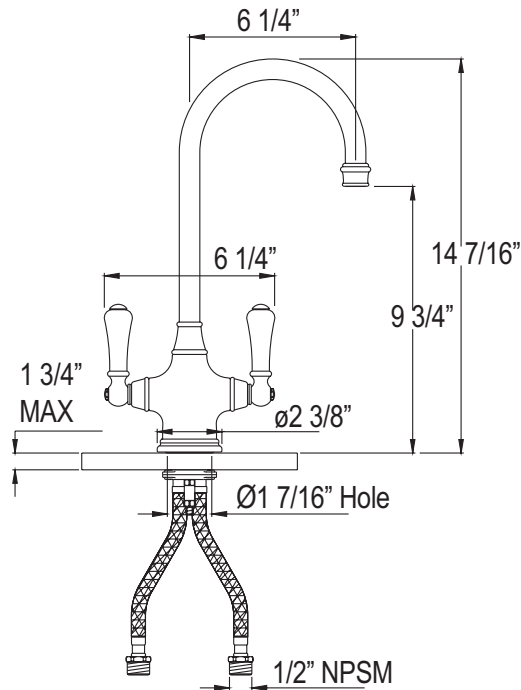

WARRANTY

- Limited Lifetime*