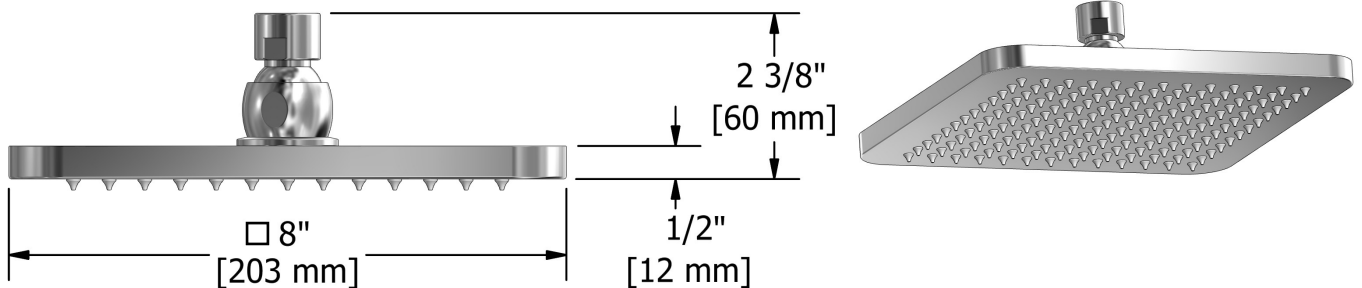

Sizes, models and finishes may differ from those presented.

Warranty

This **Riobel Inc.** product you have purchased carries a Limited Lifetime Warranty on the chrome, PVD finish, blacks and all working parts and is guaranteed from the initial purchase date against all manufacturing defects. All other finishes, including plastic components, are guaranteed for one year. All electric and/or electronic parts are covered by a 5-year limited warranty.

Customer Service

Ontario, West Canada : 888-287-5354 Quebec, Maritimes, United States : 866-473-8442

2020.11.25