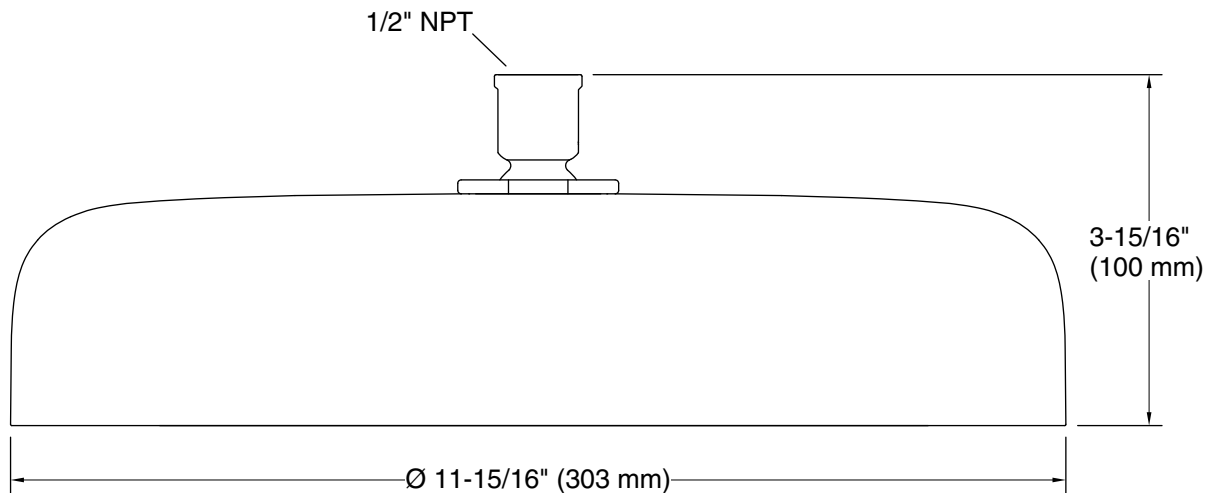

**Technical Information**

All product dimensions are nominal.

**Showerhead/Body Spray:**

Rated maximum flow: 2.5 gal/min (9.5 l/min)

Pressure: 80 psi (5.5 bar)