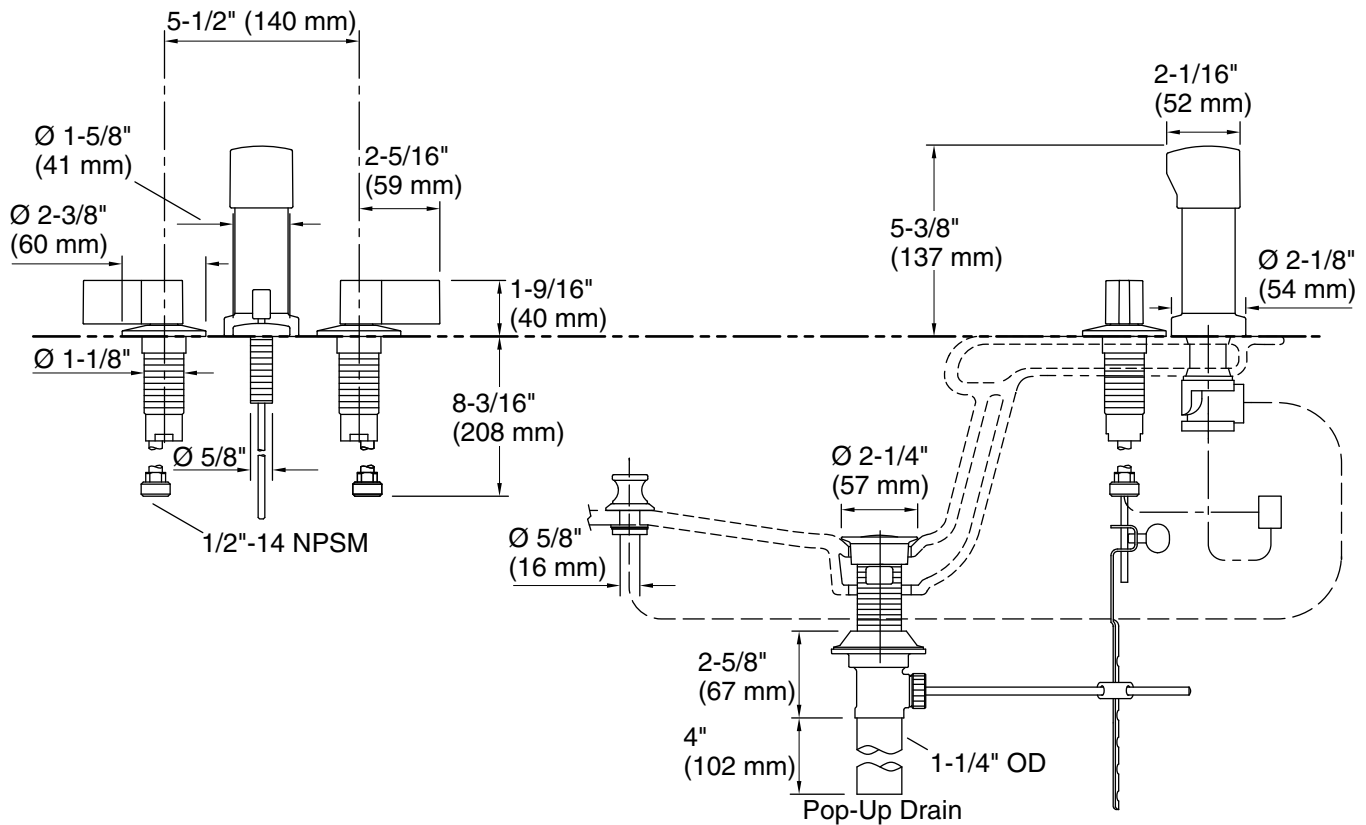

Technical Information

All product dimensions are nominal.

Drain included: Yes

Spout:

Handshower rated max flow: 2 gal/min (7.6 l/min)

Notes

Install this product according to the installation instructions.