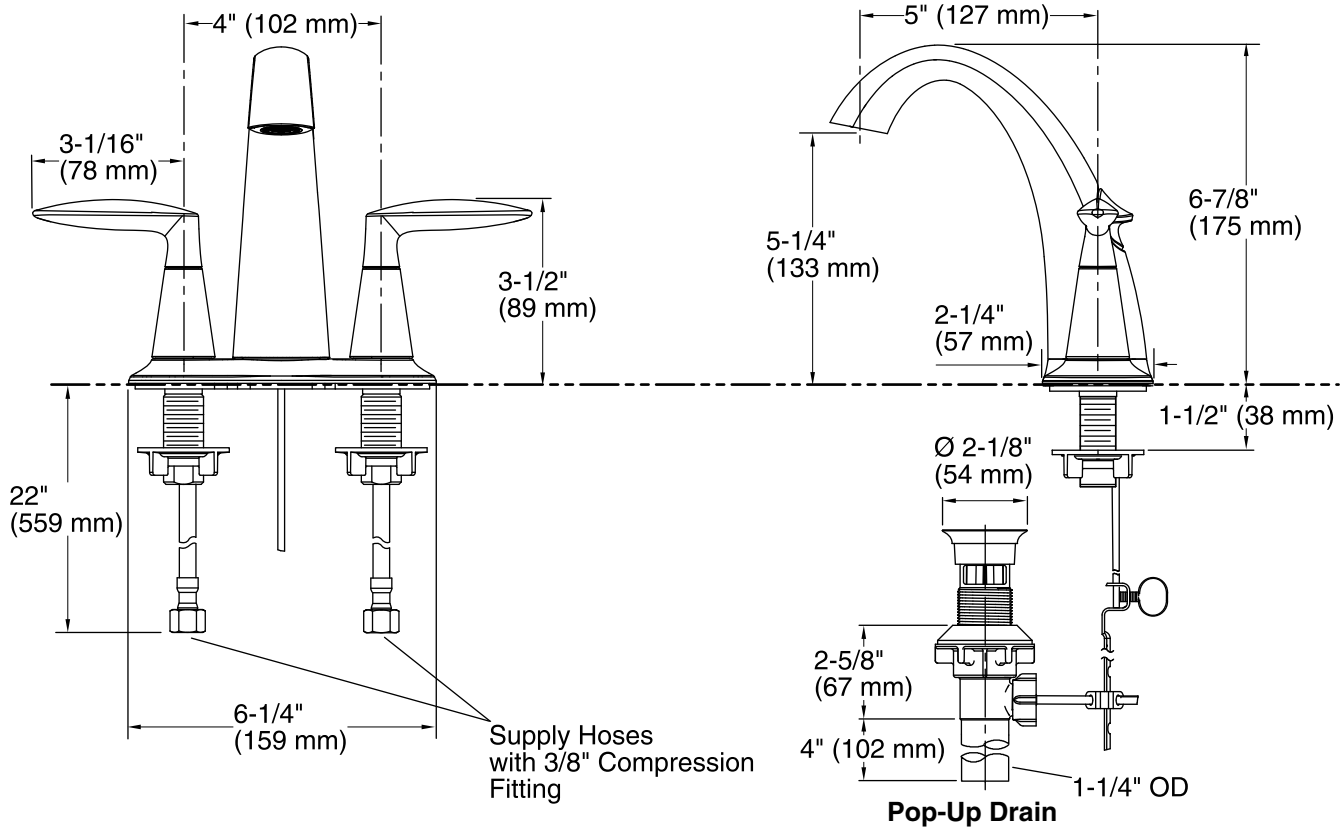

Features

- 5" (127 mm) spout reach.
- 1.2 gal/min (4.5 l/min) maximum flow rate [max at 60 psi (4.14 bar)].
- KOHLER ceramic disc valves exceed industry longevity standards for a lifetime of durable performance.
- Two-handle centerset bathroom sink faucet for 4" centers.
- Includes metal pop-up drain with 1-1/4" tailpiece.
- Reversible quarter-turn washerless ceramic disc valves.
- Coordinates with Alteo faucets, accessories, and showering components to complete your bathroom. 1.2 gal/min (4.5 l/min) maximum flow rate [max at 60 psi (4.14 bar)].

Technical Information

All product dimensions are nominal.

Faucet:

Flow rate: 1.2 gal/min (4.5 l/min)

Pressure: 60 psi (4.1 bar)

Drain included: YES

Drain tailpiece included: YES

Spout:

Spout reach: 5" (127 mm)

Handle clearance: 3-1/16" (78 mm)

Notes

Install this product according to the installation guide.

ADA, OBC, CSA B651 compliant when installed to the specific requirements of these regulations.