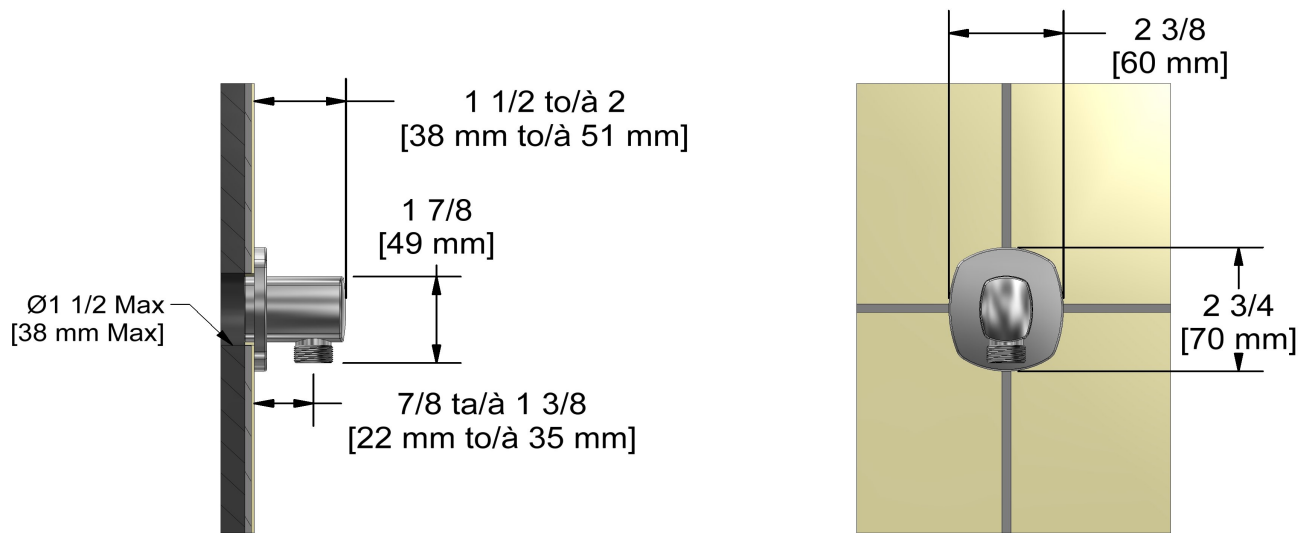

Elbow supply
794

Specifications

Descriptions

- 1/2" inlet female NPT
- 1/2" outlet male
- Adjustable depth

Available colors

- C : Chrome

Sizes, models and finishes may differ from thoses presented.

Warranty