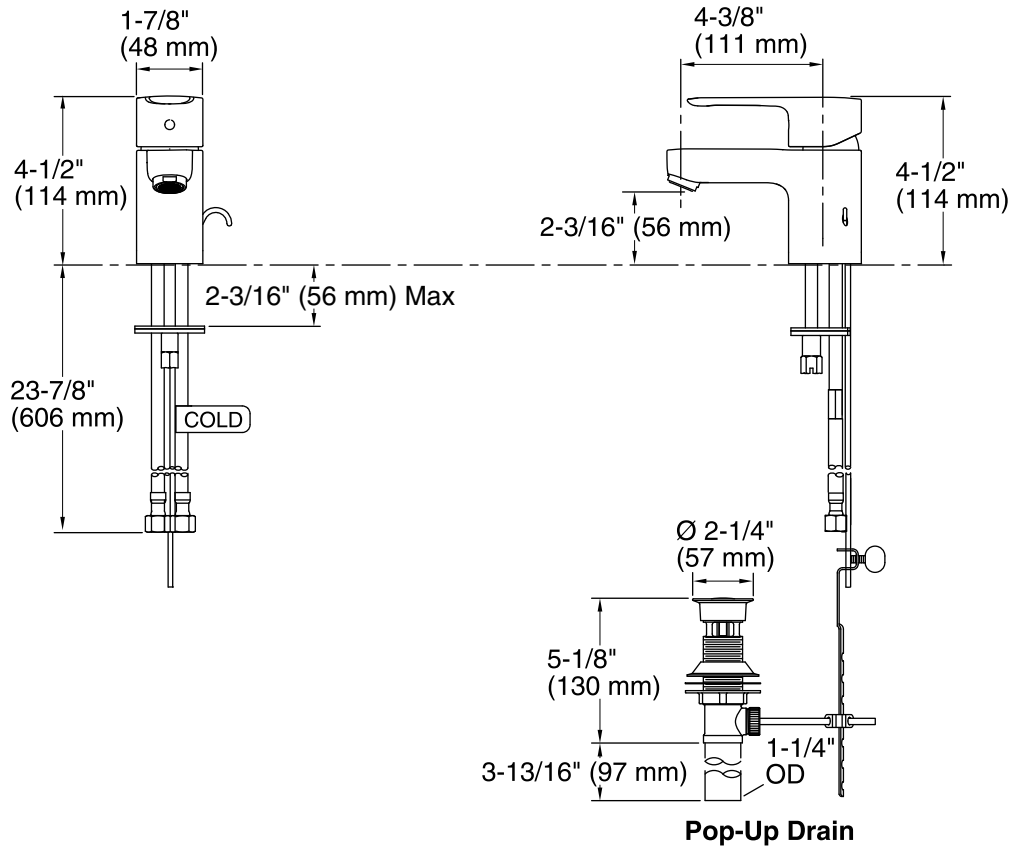

Features

- Single lever handle allows for both volume and temperature control.
- KOHLER ceramic disc valves exceed industry longevity standards for a lifetime of durable performance.
- Temperature memory allows faucet to be turned on and off at the temperature set during prior usage.
- 1.2 gal/min (4.5 l/min) maximum flow rate [max at 60 psi (4.14 bar)].
- Includes metal pop-up drain with 1-1/4" tailpiece.
- 4-3/8" (111 mm) spout reach.
- Coordinates with July faucets, accessories, and showering components to complete your bathroom.

Color	Code	Description
-------	------	-------------

	CP	Polished Chrome
	G	Brushed Chrome

Technical Information

All product dimensions are nominal.

Drain included: YES

Drain tailpiece included: YES

Spout:

Spout reach: 4-3/8" (111 mm)

Faucet:

Flow rate: 1.2 gal/min (4.5 l/min)

Pressure: 60 psi (4.1 bar)

Notes

Install this product according to the installation guide.

ADA, OBC, CSA B651 compliant when installed to the specific requirements of these regulations.