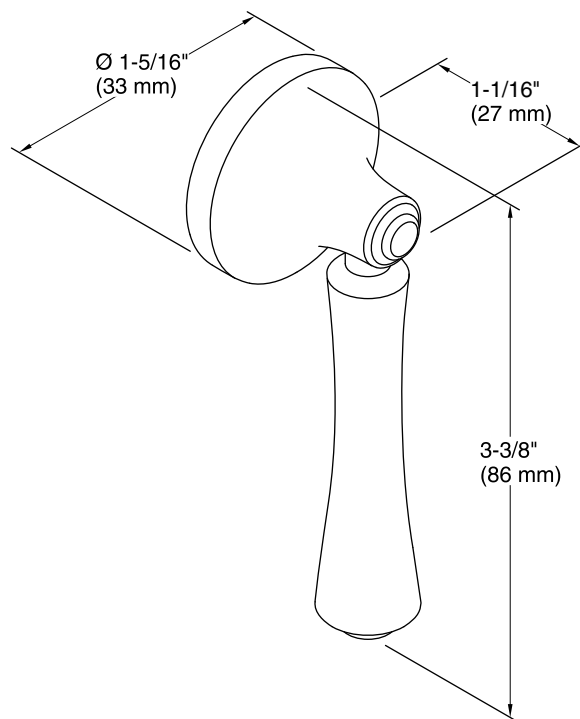

Features

- Right-hand trip lever.
- Premium metal construction for durability.
- KOHLER finishes resist corrosion and tarnish.
- For use with the K-3814-RA Corbelle toilet.

Codes/Standards

None Applicable

Technical Information

All product dimensions are nominal.

Notes

Install this product according to the installation instructions.