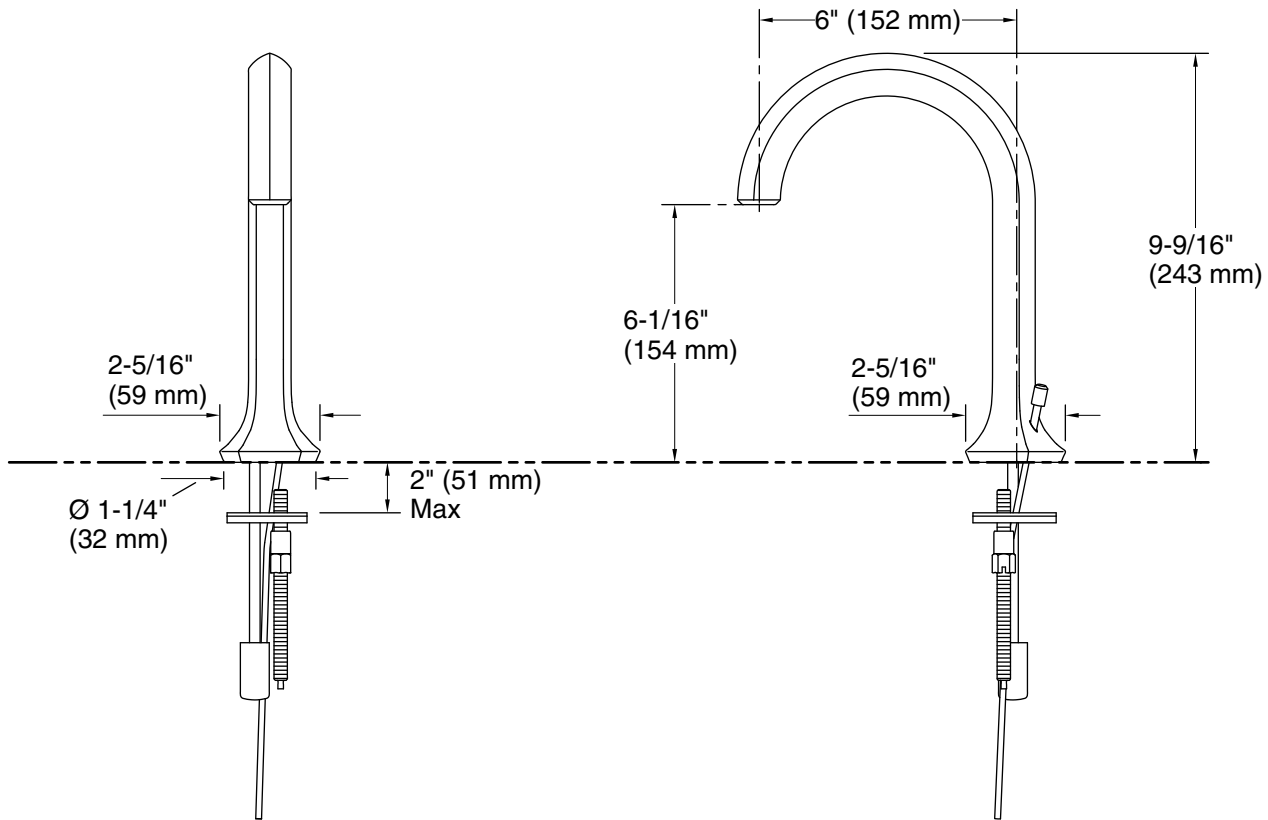

KOHLER® Faucets

Bathroom sink faucet spout with Cane design, 1.2 gpm
K-27008

Occasion™

Features

- 6" (152 mm) spout reach.
- 1.2 gpm (4.5 lpm) maximum flow rate at 60 psi (4.14 bar).
- Laminar flow delivers a graceful stream of water.
- Includes metal pop-up drain with 1-1/4" tailpiece.
- Part of the Occasion bathroom faucet and accessory collection.

Material

- Premium metal construction for durability and reliability.
- KOHLER finishes resist corrosion and tarnishing.

Installation

- For 8" - 16" (203 - 406 mm) centers.
- Deck-mount.

Required Products/Accessories

THE BOLD LOOK
OF **KOHLER®**

KOHLER Faucets Bathroom sink faucet spout with Cane design, 1.2 gpm
Occasion™
K-27008

Technical Information

All product dimensions are nominal.

Faucet:

Flow rate: 1.2 gal/min (4.5 l/min)

Pressure: 60 psi (4.1 bar)

Drain included: Yes

Drain with overflow: Yes

Spout:

Spout reach: 6" (152 mm)

Notes

Install this product according to the installation instructions.