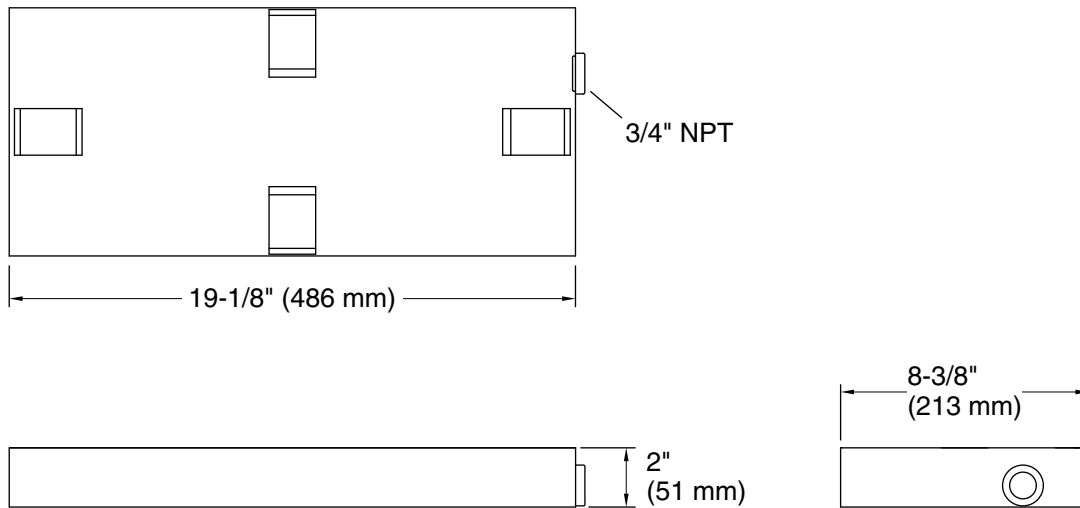

Technical Information

All product dimensions are nominal.

Drain included: Yes

Notes

Install this product according to the installation guide.