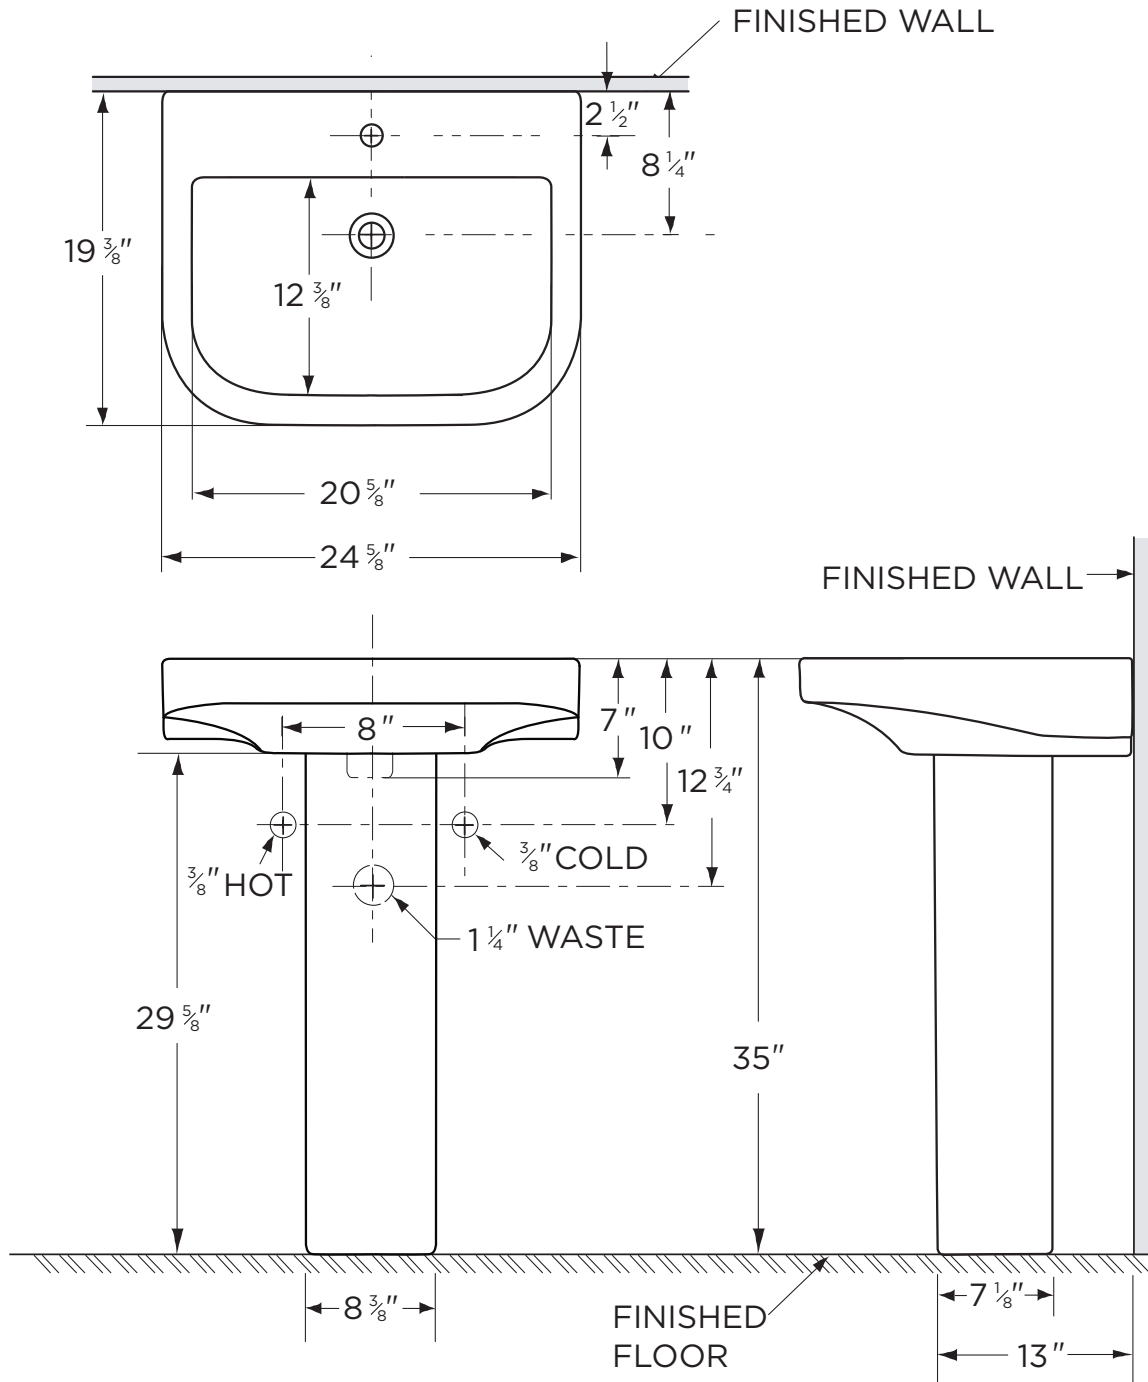

### Features:

- Contemporary Design
- 24 5/8" x 19 3/8" Lavatory
- 20 5/8" x 12 3/8" Bowl
- 1 Hole (22-592)
- 8" Centers (22-599)
- Available in White

### Dimensions:

Height ..... 35"  
 Width ..... 24 5/8"  
 Depth ..... 19 3/8"  
 Shipping Weight ..... 69 lbs

Specifications: Lavatory—#12-592 Shown

Pedestal—#29-845

www.gerberonline.com

Job Name	
Date	
Model Specified	
Quantity	
Customer	
Contractor	
Architect/engineer	

**NOTES:**  
All dimensions are in inches.  
Illustrations may not be drawn to scale.

**PLUMBERS NOTE:**  
Provide suitable reinforcement for all wall supports.

**IMPORTANT:**  
Dimensions of fixtures are nominal and may vary within the range of tolerances established by ASME Standard A 112.19.2.