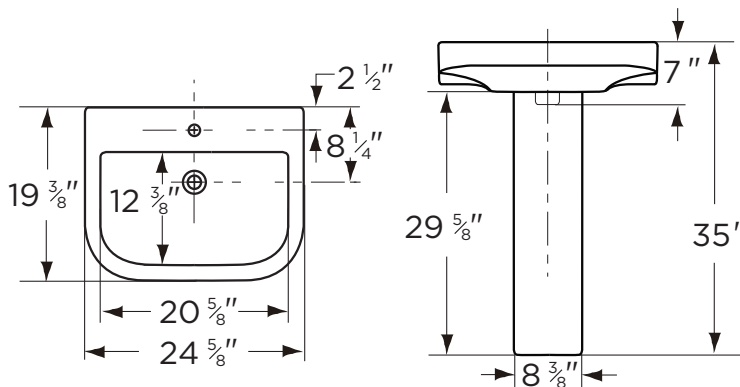

### Features:

- Contemporary Design
- 24 5/8" x 19 3/8" Lavatory
- 20 5/8" x 12 3/8" Bowl
- 1 Hole (22-592)
- 8" Centers (22-599)
- Available in White

### Dimensions:

Height ..... 35"  
 Width ..... 24 5/8"  
 Depth ..... 19 3/8"  
 Shipping Weight ..... 69 lbs

Specifications: Lavatory—#12-592 Shown

Pedestal—#29-845

www.gerberonline.com

Job Name	
Date	
Model Specified	
Quantity	
Customer	
Contractor	
Architect/engineer	

**NOTES:**  
All dimensions are in inches.  
Illustrations may not be drawn to scale.

**PLUMBERS NOTE:**  
Provide suitable reinforcement for all wall supports.

**IMPORTANT:**  
Dimensions of fixtures are nominal and may vary within the range of tolerances established by ASME Standard A 112.19.2.