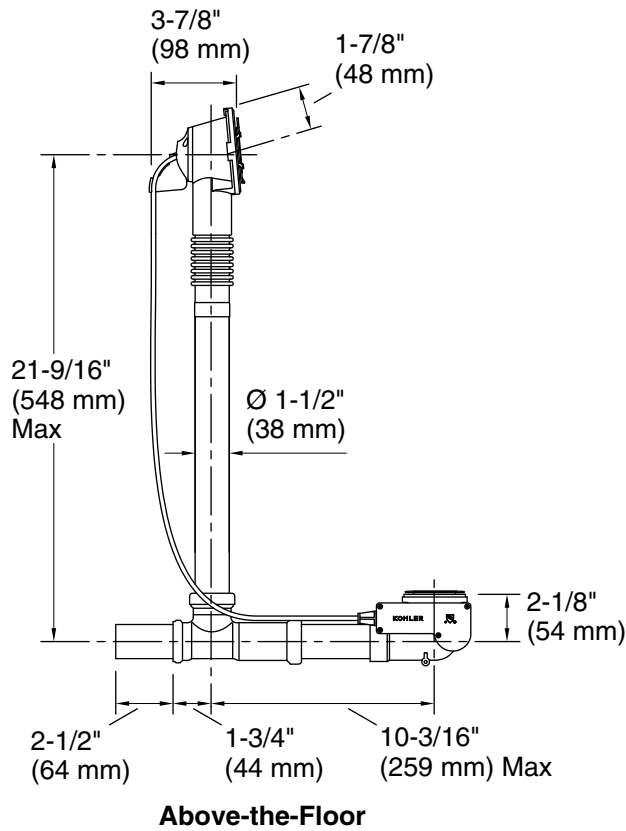

## Features

- For baths 15" (381 mm) to 21" (533 mm) deep from the center of the bath overflow outlet to the center of the bath drain outlet
- 30" (762 mm) length external cable
- Flexible overflow joint conforms to various bath angles
- Rotary or push handle controls and pop-up drain stopper (sold separately)
- No internal linkages to minimize the potential for clogging
- Includes tee, drain ell, and overflow ell with attached 1-1/2" OD pipe
- Flexible overflow neck for easy installation to fit various bath angles

## Material

- Solid-brass construction for durability and reliability
- 17-gauge brass drain pipe

## Installation

- Above- or through-floor installation
- Can be installed and tested without required trim kit

### Technical Information

All product dimensions are nominal.

Drain included: Yes