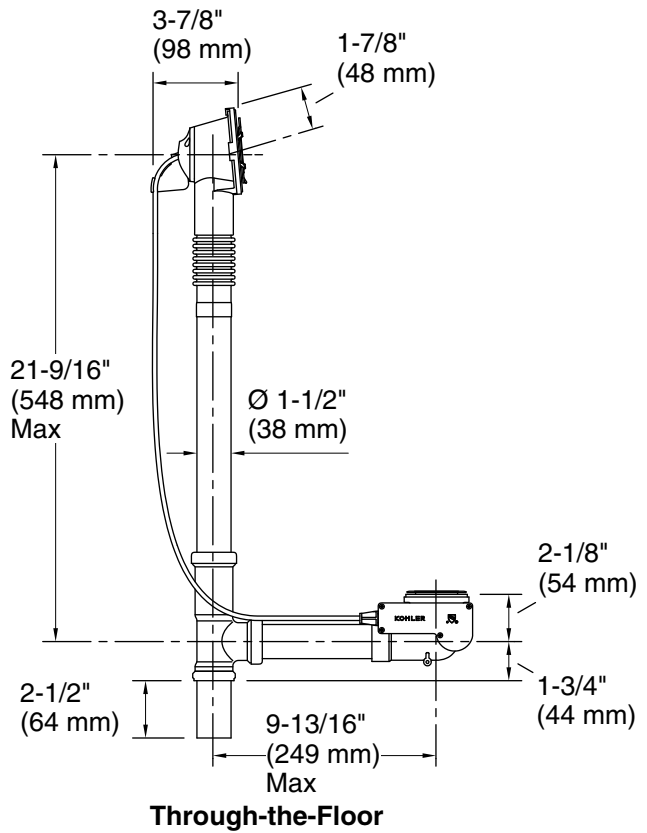

## Features

- For baths 15" (381 mm) to 21" (533 mm) deep from the center of the bath overflow outlet to the center of the bath drain outlet
- 30" (762 mm) length external cable
- Flexible overflow joint conforms to various bath angles
- Rotary or push handle controls and pop-up drain stopper (sold separately)
- No internal linkages to minimize the potential for clogging
- Includes tee, drain ell, and overflow ell with attached 1-1/2" OD pipe
- Flexible overflow neck for easy installation to fit various bath angles

## Material

- Solid-brass construction for durability and reliability
- 17-gauge brass drain pipe

## Installation

- Above- or through-floor installation
- Can be installed and tested without required trim kit

### Technical Information

All product dimensions are nominal.

Drain included: Yes