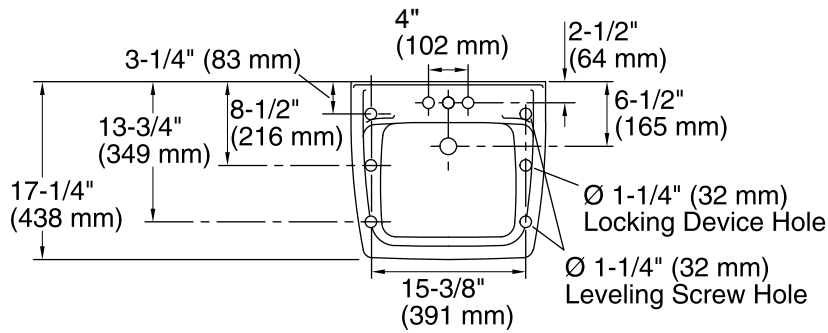

Chesapeake™

Wall-Mount Bathroom Sink

K-1728

Features

- Made from premium materials that withstand high-volume usage.
- Constructed of vitreous china.
- 19-1/4" L x 17-1/4" W
- Wall-mount installation.
- Faucet not included.
- Ledge-back
- Includes wall hanger.
- Drilled for concealed arm carrier.

Technical Information

All product dimensions are nominal.

Bowl configuration:	Single
Installation:	Wall-mount
Bowl area (Only)	Length: 14" (356 mm) Width: 11" (279 mm) Water depth: 4-7/16" (113 mm)
Number of deck holes:	3
Faucet hole(s):	1-1/4" (32 mm)
Drain hole:	1-3/4" (44 mm)