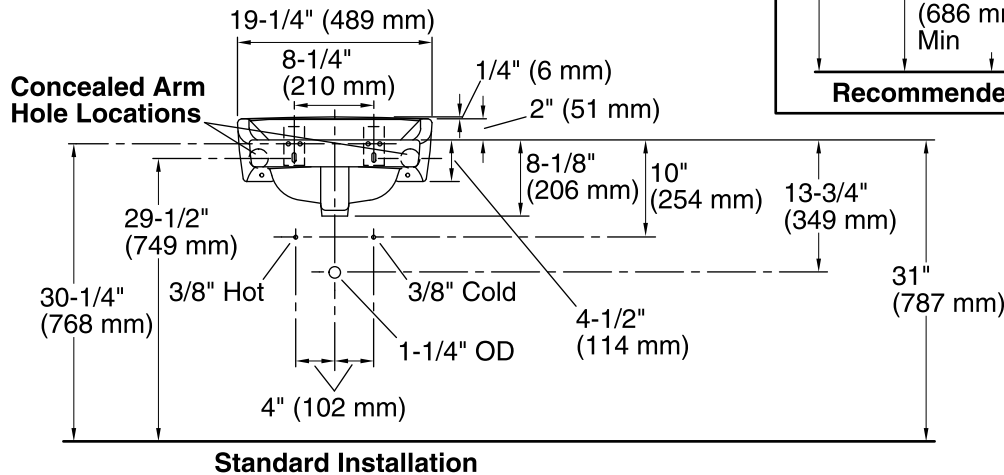

Chesapeake™

Wall-Mount Bathroom Sink

K-1728

Features

- Made from premium materials that withstand high-volume usage.
- Constructed of vitreous china.
- 19-1/4" L x 17-1/4" W
- Wall-mount installation.
- Faucet not included.
- Ledge-back
- Includes wall hanger.
- Drilled for concealed arm carrier.

Technical Information

All product dimensions are nominal.

Bowl configuration:	Single
Installation:	Wall-mount
Bowl area (Only)	Length: 14" (356 mm) Width: 11" (279 mm) Water depth: 4-7/16" (113 mm)
Number of deck holes:	3
Faucet hole(s):	1-1/4" (32 mm)
Drain hole:	1-3/4" (44 mm)