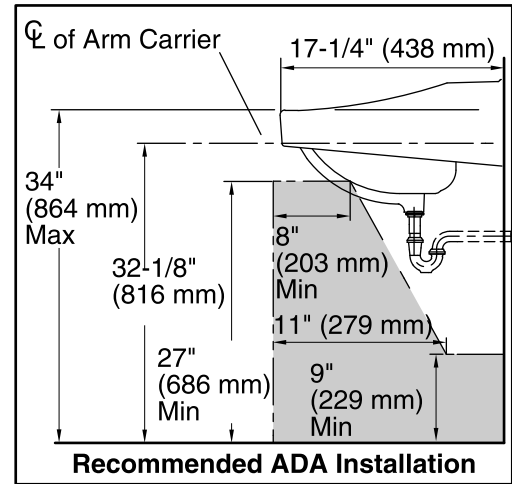

Chesapeake™

Wall-Mount Bathroom Sink

K-1728

Features

- Made from premium materials that withstand high-volume usage.
- Constructed of vitreous china.
- 19-1/4" L x 17-1/4" W
- Wall-mount installation.
- Faucet not included.
- Ledge-back
- Includes wall hanger.
- Drilled for concealed arm carrier.

Technical Information

All product dimensions are nominal.

Bowl configuration:	Single
Installation:	Wall-mount
Bowl area (Only)	Length: 14" (356 mm) Width: 11" (279 mm) Water depth: 4-7/16" (113 mm)
Number of deck holes:	3
Faucet hole(s):	1-1/4" (32 mm)
Drain hole:	1-3/4" (44 mm)