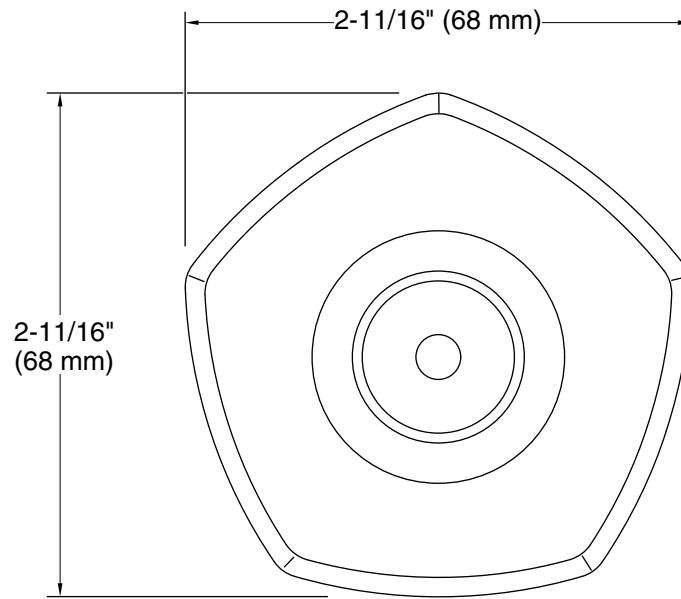

Technical Information

All product dimensions are nominal.

Drain included: No