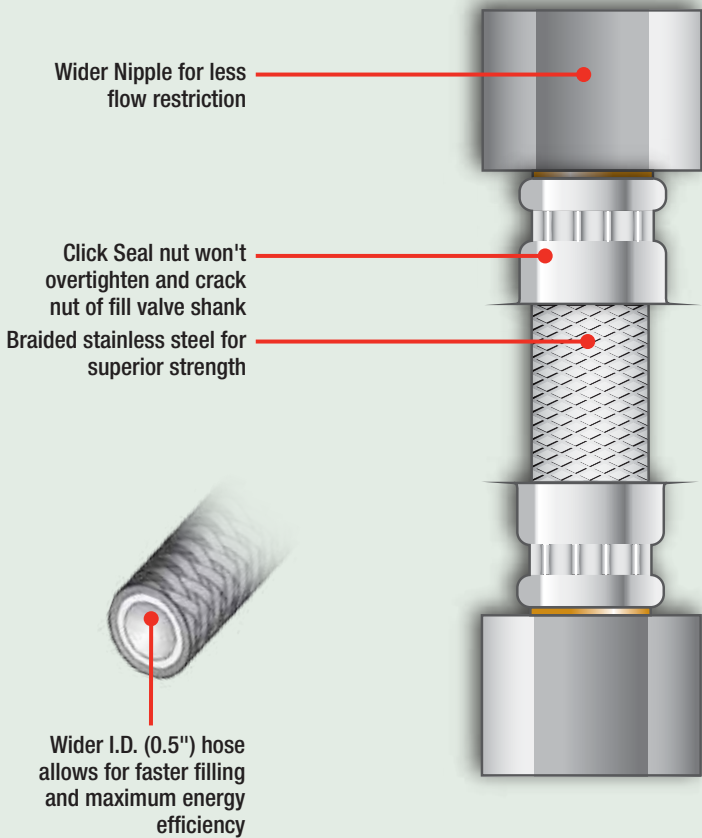

Fluidmaster®

High Efficiency Washing Machine Connectors

For HE Washing Machines for
maximum energy efficiency

Wider inner diameter hose for
higher flow rate

Stainless steel braiding provides
maximum protection

Available in bulk or carded

**Optimal Performance
for HE Washing
Machines™**

**5 YEAR
WARRANTY**

High Efficiency Washing Machine Connectors

For HE Washing Machines for maximum energy efficiency

Wider inner diameter hose for higher flow rate than standard connectors

Stainless steel braiding provides maximum protection

Available in bulk or carded

Provides 45% better flow (0.5" I.D.) **REQUIRED** for an HE washing machine

INSTALLATION INSTRUCTIONS

1. Turn off water.
2. Remove old supply connector and clean all connection threads.
3. Thread nuts onto angle stop and washing machine inlet. Tighten 1/2 turn beyond hand-tight with pliers. **DO NOT OVERTIGHTEN. DO NOT** clean with or expose to household chemical products. Exposure to such products can damage connectors, causing flooding.
4. Slowly turn on water at the angle stop.
5. Carefully check for leaks at angle stop and washing machine inlet. If leak appears, tighten nut just enough to provide a leak-free joint.