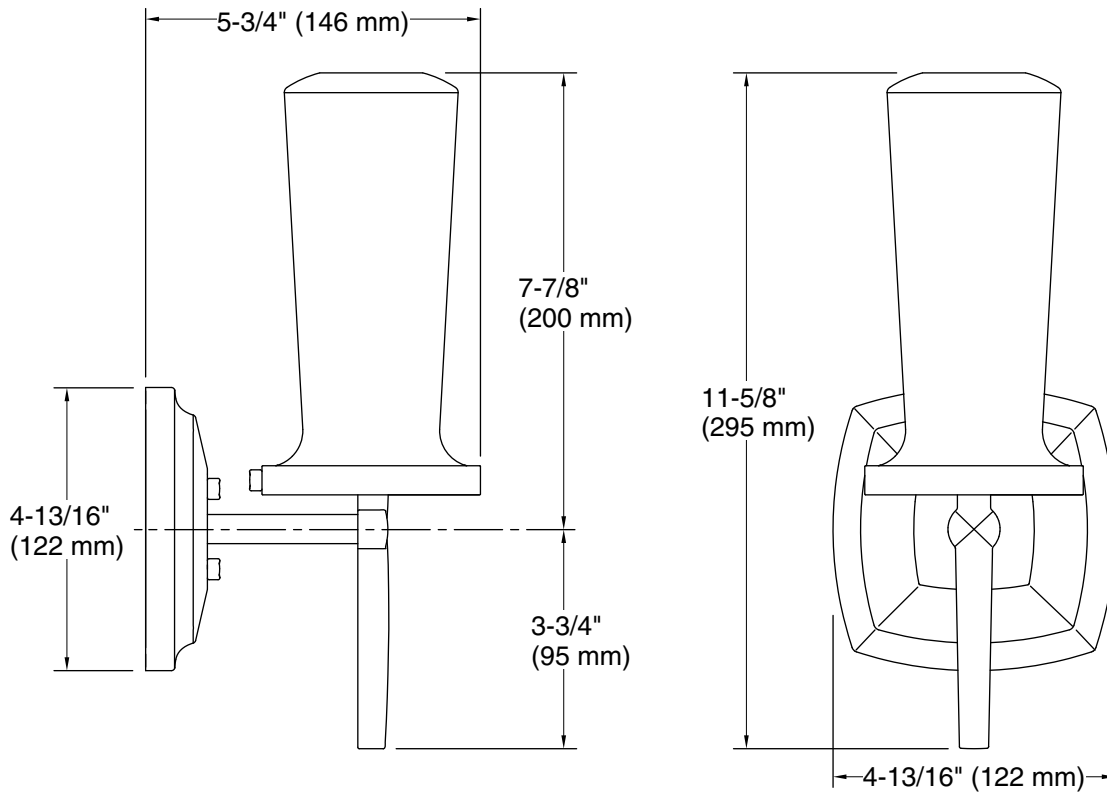

Margaux®
One-light sconce
K-16268

Features

- Frosted-glass shade.
- Requires T-10 bulb (sold separately).
- Coordinates with other products in the Margaux collection.
- Includes installation hardware.
- Suitable for damp locations, per UL 1598.

Technical Information

All product dimensions are nominal.

Installation Type: Wall-mount

Material: Metal, Glass

Number of Lights: 1

Notes

Install this product according to the installation guide.