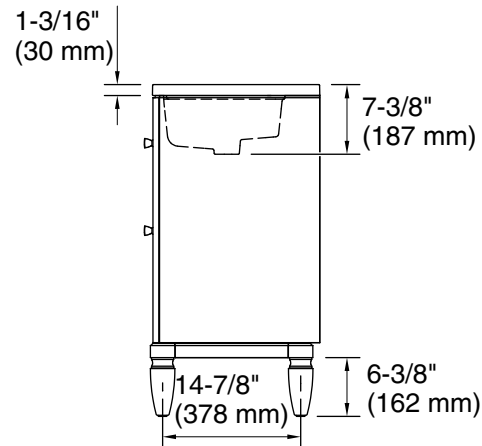

Features

- One full-extension 12-3/4" (325 mm) drawer with soft-close side-mount slides
- Three-way adjustable slow-close door hinges for easy cabinet access
- 18" (457 mm) cabinet interior provides ample storage space
- Finish-matched cabinet interior offers generous clearance for plumbing
- Customize your storage with optional accessories such as floor liners, drawer organizers, and perfectly sized containers (sold separately)
- Coordinates with K-33542 upgraded hardware finishes, K-25814 quartz backsplash, and K-25819 quartz side splash (sold separately)

Color	Code	Description
-------	------	-------------

	0	White
	1WX	Grey Slate

Waste Pipe Location Information

Technical Information

All product dimensions are nominal.

Notes

Install this product according to the installation instructions.