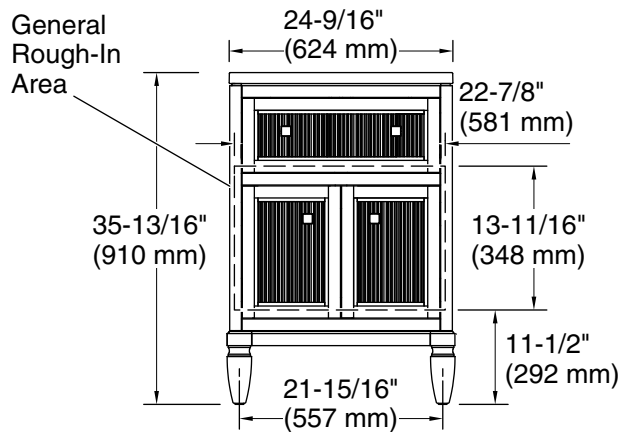

Features

- One full-extension 12-3/4" (325 mm) drawer with soft-close side-mount slides
- Three-way adjustable slow-close door hinges for easy cabinet access
- 18" (457 mm) cabinet interior provides ample storage space
- Finish-matched cabinet interior offers generous clearance for plumbing
- Customize your storage with optional accessories such as floor liners, drawer organizers, and perfectly sized containers (sold separately)
- Coordinates with K-33542 upgraded hardware finishes, K-25814 quartz backsplash, and K-25819 quartz side splash (sold separately)

Color	Code	Description
-------	------	-------------

	0	White
	1WX	Grey Slate

Waste Pipe Location Information

Technical Information

All product dimensions are nominal.

Notes

Install this product according to the installation instructions.