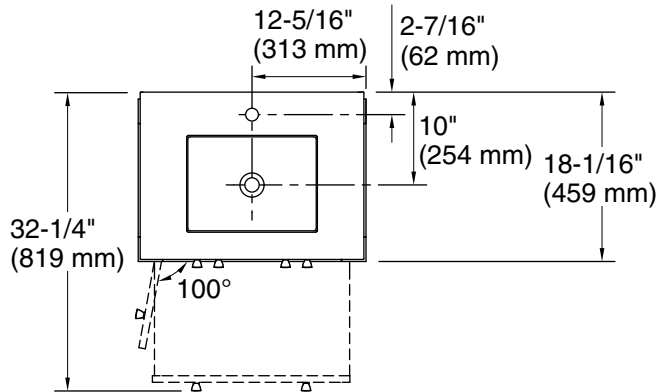

Features

- One full-extension 12-3/4" (325 mm) drawer with soft-close side-mount slides
- Three-way adjustable slow-close door hinges for easy cabinet access
- 18" (457 mm) cabinet interior provides ample storage space
- Finish-matched cabinet interior offers generous clearance for plumbing
- Customize your storage with optional accessories such as floor liners, drawer organizers, and perfectly sized containers (sold separately)
- Coordinates with K-33542 upgraded hardware finishes, K-25814 quartz backsplash, and K-25819 quartz side splash (sold separately)

Color	Code	Description
-------	------	-------------

	0	White
	1WX	Grey Slate

Waste Pipe Location Information

Technical Information

All product dimensions are nominal.

Notes

Install this product according to the installation instructions.