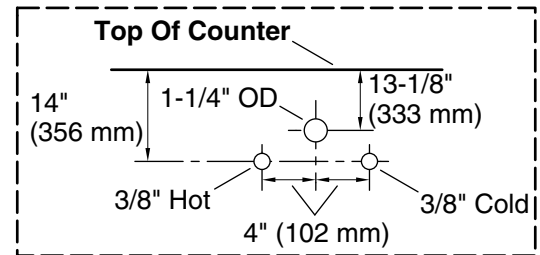

Features

- One full-extension 12-3/4" (325 mm) drawer with soft-close side-mount slides
- Three-way adjustable slow-close door hinges for easy cabinet access
- 18" (457 mm) cabinet interior provides ample storage space
- Finish-matched cabinet interior offers generous clearance for plumbing
- Customize your storage with optional accessories such as floor liners, drawer organizers, and perfectly sized containers (sold separately)
- Coordinates with K-33542 upgraded hardware finishes, K-25814 quartz backsplash, and K-25819 quartz side splash (sold separately)

Color	Code	Description
-------	------	-------------

	0	White
	1WX	Grey Slate

Waste Pipe Location Information

Technical Information

All product dimensions are nominal.

Notes

Install this product according to the installation instructions.