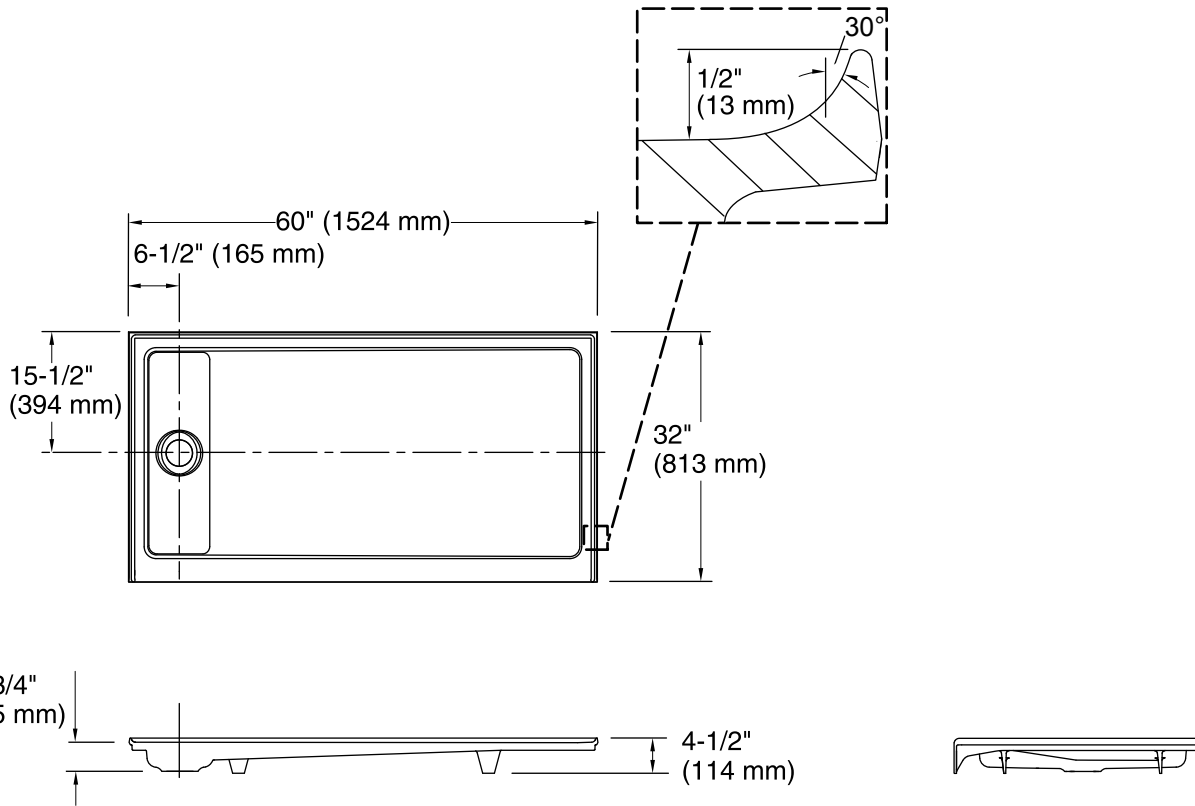

### Features

- Cast iron with Safeguard® finish
- Integral flange.
- Left centered drain
- Removable drain cover.
- Complements traditional and contemporary bathroom designs
- 60" (1524 mm) x 32" (813 mm) x 4" (102 mm)

### Technical Information

All product dimensions are nominal.

Installation:	3-Wall Alcove
Drain location:	Left
Drain hole diameter:	3-3/8" (86 mm)
Weight:	180 lbs (81.6 kg)
Minimum flat for door:	2-7/16" (62 mm)
Threshold height:	4" (102 mm)