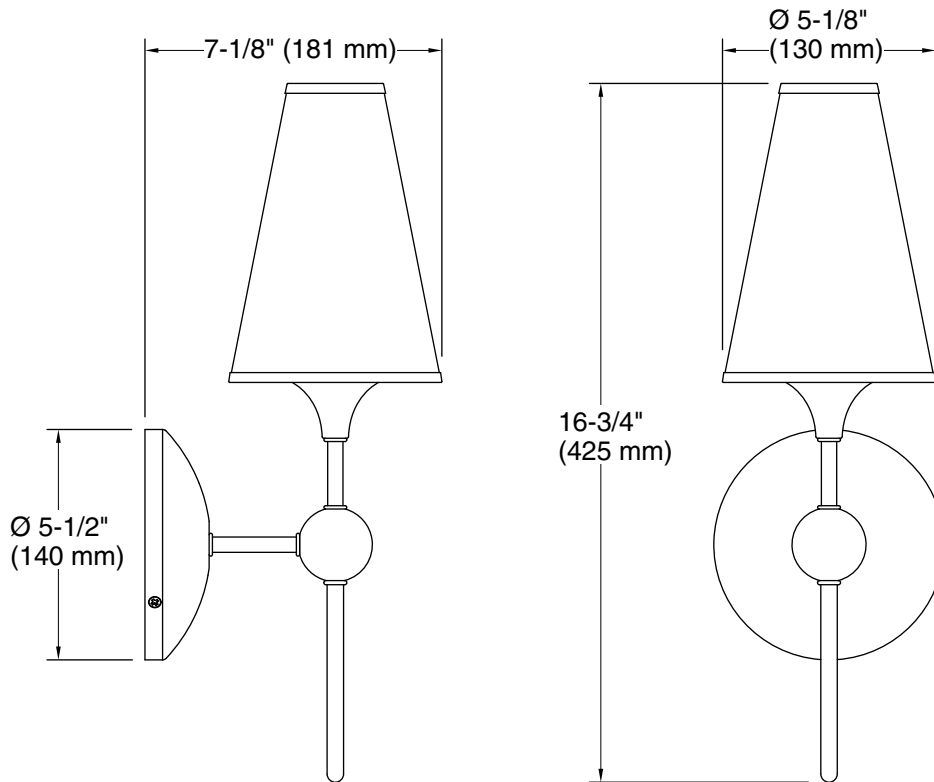

Required Electrical Service

One dedicated circuit required.

Lights: 120 V, 12 A, 60 Hz

Technical Information

All product dimensions are nominal.

Installation Type: Wall-mount

Material: Steel

Number of Lights: 1

Lighting Type: Socket-based

Socket Type: E-12 Candelabra

Number of Shades: 1

Shade Type: Fabric

Electrical component Socket Rating: 60 Hz, 60 W
rating: