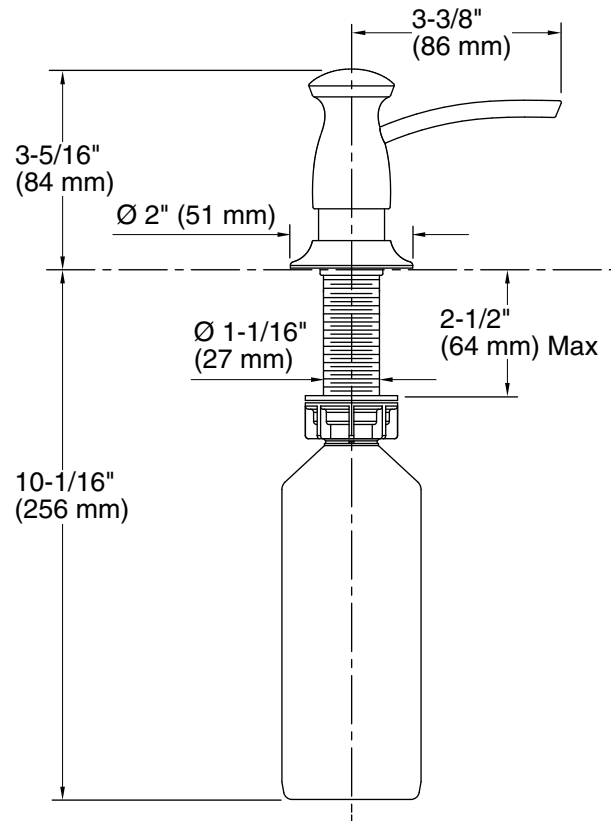

### Features

- Holds up to 16 ounces of soap or lotion; refillable from top
- May be installed in predrilled sink holes or surfaces up to 2" thick
- Clamshell packed
- Coordinates with transitional-style faucets

### Technical Information

All product dimensions are nominal.

Material: Brass