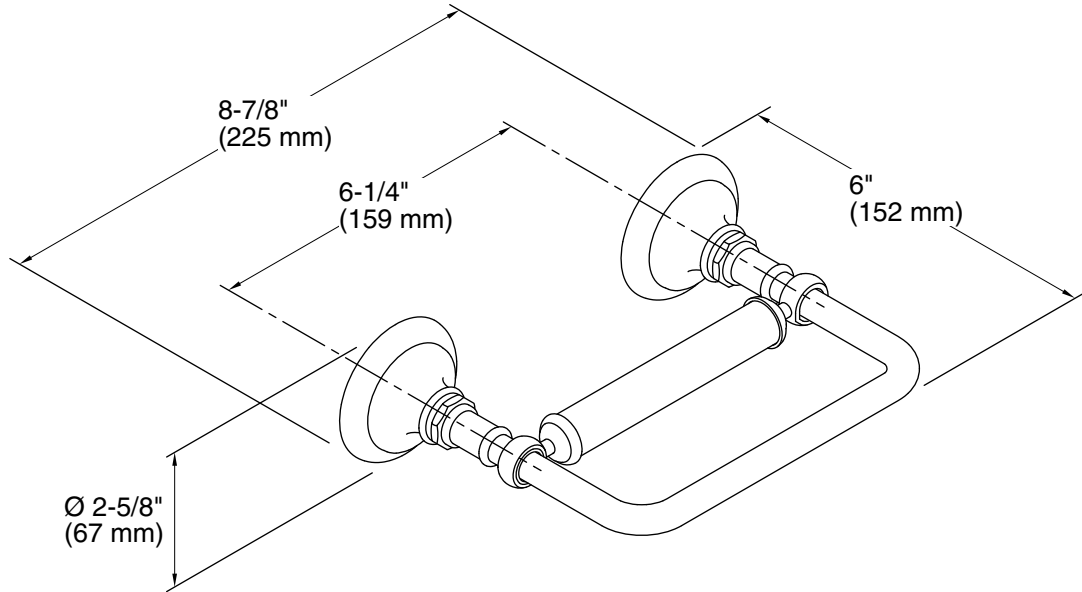

Technical Information

All product dimensions are nominal.

Material: Metal

Notes

Install this product according to the installation guide.

CAUTION: Risk of personal injury. Do not install these products in any area where they are likely to be used inadvertently as a grab bar or support bar. These products are not designed or intended for use as a grab bar or support bar.