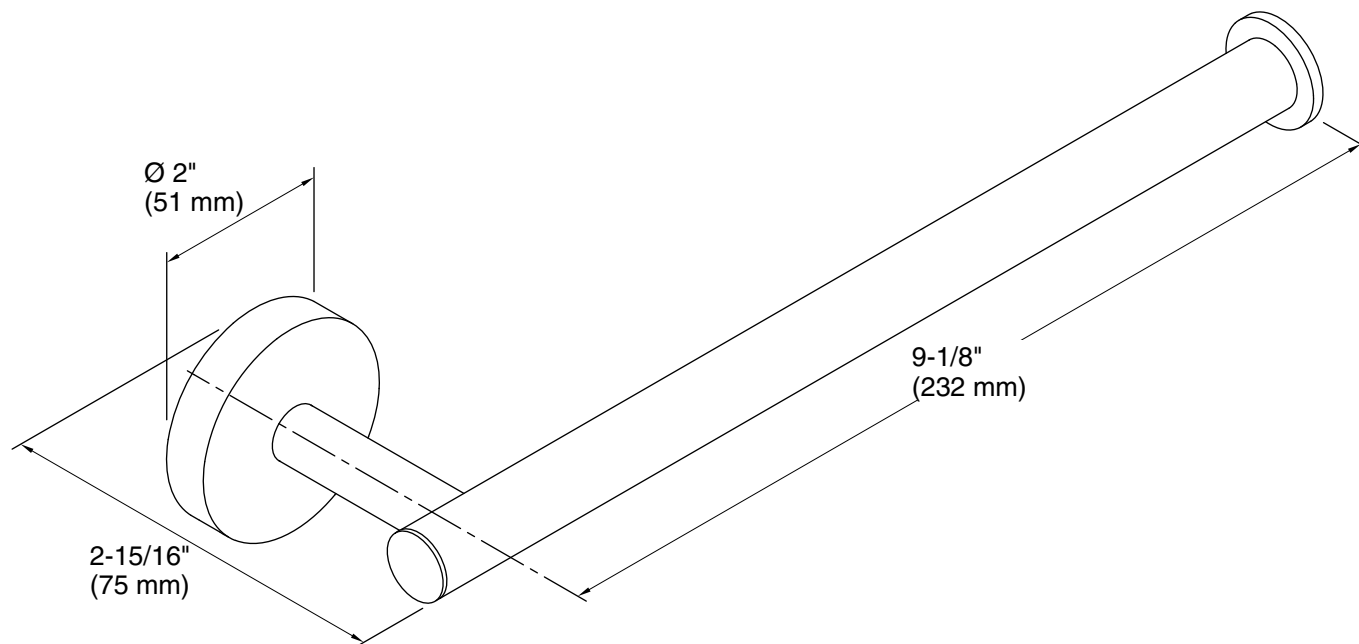

Technical Information

All product dimensions are nominal.

Installation Type: Wall-mount

Material: Zinc

Notes

Install this product according to the installation instructions.

CAUTION: Risk of personal injury. Do not install these products in any area where they are likely to be used inadvertently as a grab bar or support bar. These products are not designed or intended for use as a grab bar or support bar.