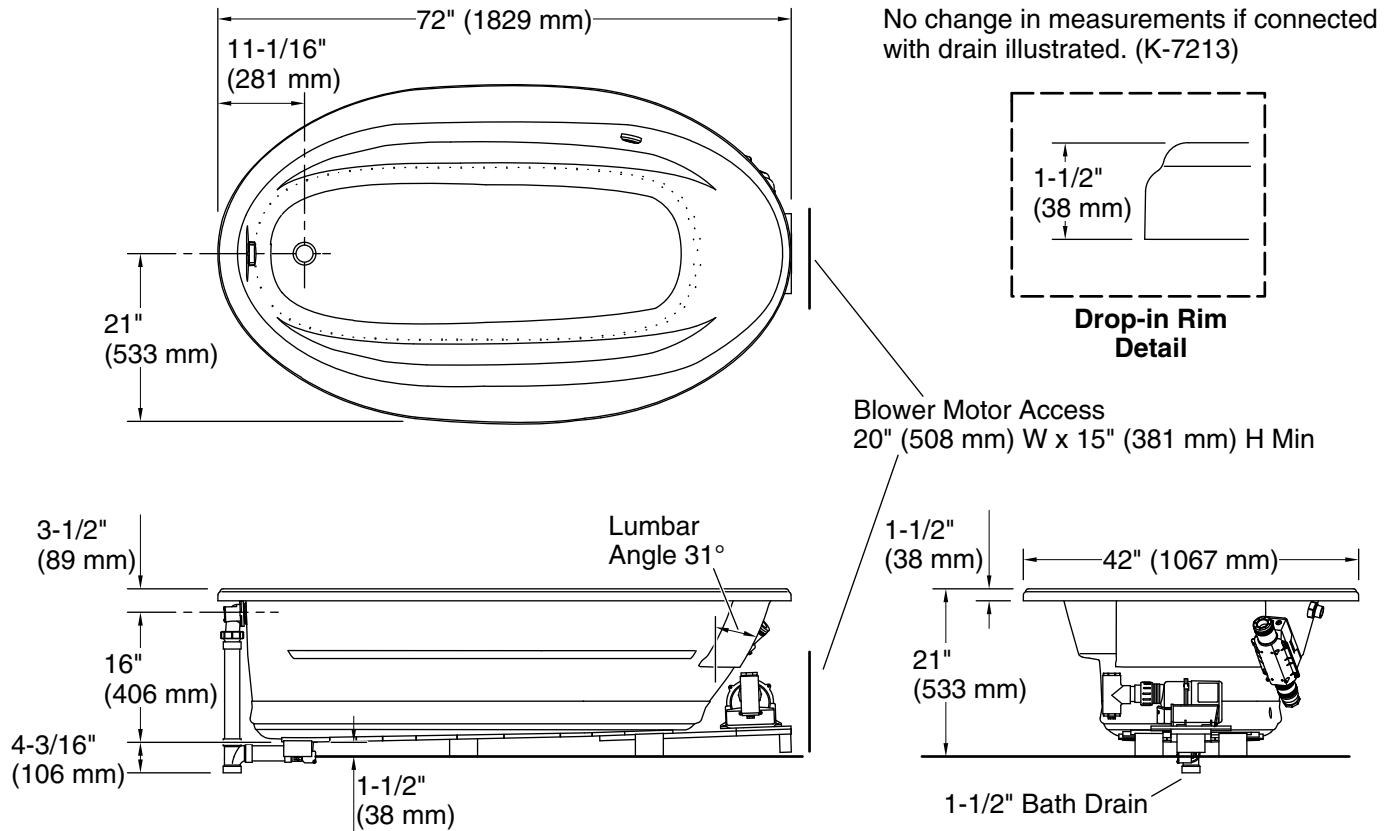

Required Electrical Service

Two dedicated circuits required, protected with Class A Ground-Fault Circuit-Interrupter (GFCI). Outside North America, this device may be known as a Residual Current Device (RCD).

Blower: 120 V, 15 A, 60 Hz
Air bath: 120 V, 15 A, 60 Hz

Technical Information

All product dimensions are nominal.

Installation: Drop-in
Drain location: End
Basin area, bottom: 55-1/4" x 23-1/2" (1403 mm x 597 mm)
Basin area, top: 64-1/2" x 32" (1638 mm x 813 mm)
Weight: 170.5 lbs (77.3 kg)
Minimum floor load: 37 lbs/ft² (180.6 kg/m²)
Water depth: 15" (381 mm)
Water capacity: 75 gal (283.9 L)
Template: Drop-in, 1042557-7, required, included
Electrical component rating:
Blower: 120 V, 10 A, 60 Hz
Air bath: 120 V, 5 A, 60 Hz

Notes

Measure your actual product for rough-in details.

Install this product according to the installation instructions.

The hot water supply should be 70% of the capacity of the bath or greater. Installations will vary.