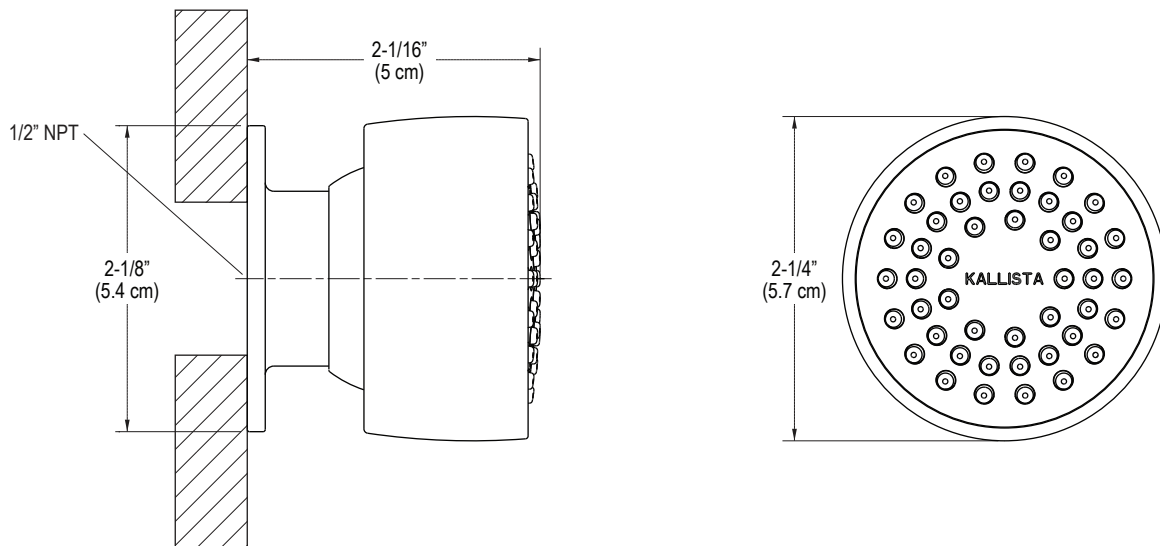

FEATURES

- Features an Internal Volume Control for Complete Shut-Off
- No Separate Volume Control Valve and Trim Necessary
- Sprayhead Pivots 25 Degrees
- Sprayface Resists Hard Water Buildup and is Easy to Clean
- 2.5 Gpm Flow Rate
- Solid Brass Construction for Durability and Reliability
- Quarter-Turn Washerless Ceramic Disc Valves
- Complements Kallista Faucets and Fixtures

CODES/STANDARDS APPLICABLE

- Specified model meets or exceeds the following:
- IAPMO/cUPC

P22078

Rough-In Information

SPECIFIED MODEL							
Model	Description	Finishes					
P22078-00	TurnSpray™ Modern Body Spray	<input type="checkbox"/> CP Polished Chrome	<input type="checkbox"/> AD Nickel Silver	<input type="checkbox"/> AG Brushed Nickel	<input type="checkbox"/> LB Bronze	<input type="checkbox"/> GN Gunmetal	<input type="checkbox"/> W7 Black Nickel