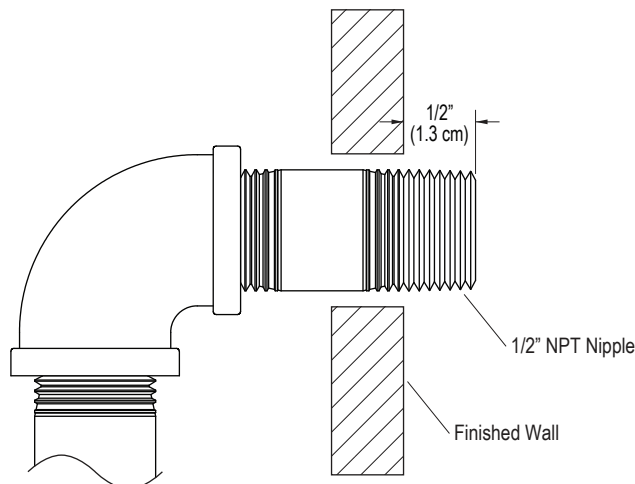

FEATURES

- Features an Internal Volume Control for Complete Shut-Off
- No Separate Volume Control Valve and Trim Necessary
- Sprayhead Pivots 25 Degrees
- Sprayface Resists Hard Water Buildup and is Easy to Clean
- 2.5 Gpm Flow Rate
- Solid Brass Construction for Durability and Reliability
- Quarter-Turn Washerless Ceramic Disc Valves
- Complements Kallista Faucets and Fixtures

CODES/STANDARDS APPLICABLE

- Specified model meets or exceeds the following:
- IAPMO/cUPC

P22078

Rough-In Information

SPECIFIED MODEL							
Model	Description	Finishes					
P22078-00	TurnSpray™ Modern Body Spray	<input type="checkbox"/> CP Polished Chrome	<input type="checkbox"/> AD Nickel Silver	<input type="checkbox"/> AG Brushed Nickel	<input type="checkbox"/> LB Bronze	<input type="checkbox"/> GN Gunmetal	<input type="checkbox"/> W7 Black Nickel