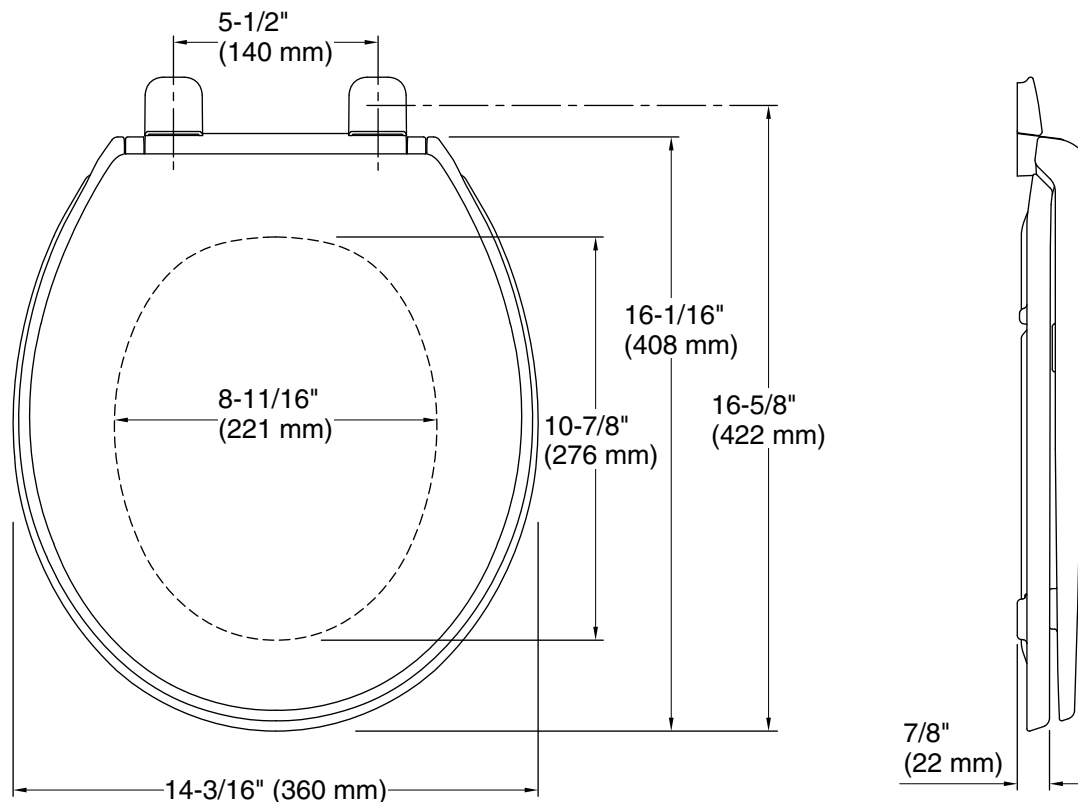

| Color | Code | Description |
|---|------|-------------|
|  | 0 | White |
|  | 96 | Biscuit |

Technical Information

All product dimensions are nominal.

Seat shape type: Round-front
 Seat front type: Closed-front
 Seat-mounting holes: 5-1/2" (140 mm)