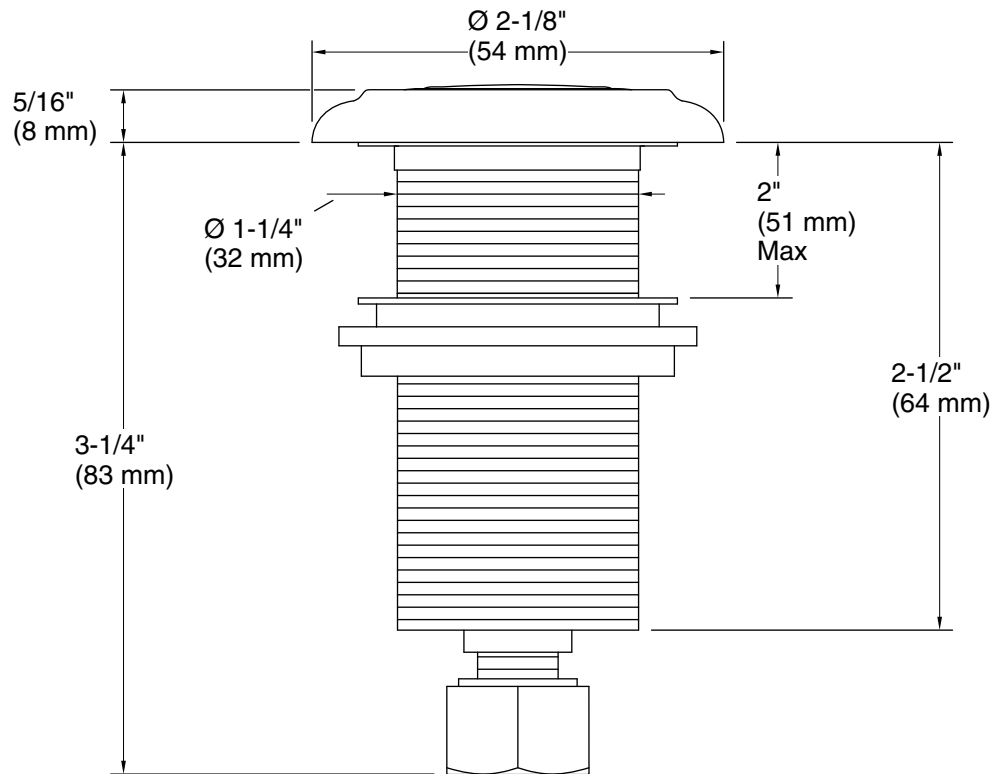

Features

- Air switch easily mounts to your sink or countertop
- Provides a decorative alternative to conventional wall-mount toggle switch
- Coordinates with traditional-style faucets
- Includes button and 6' (1829 mm) air line

Technical Information

All product dimensions are nominal.

Installation Type: Deck-mount

Material: Brass/Plastic