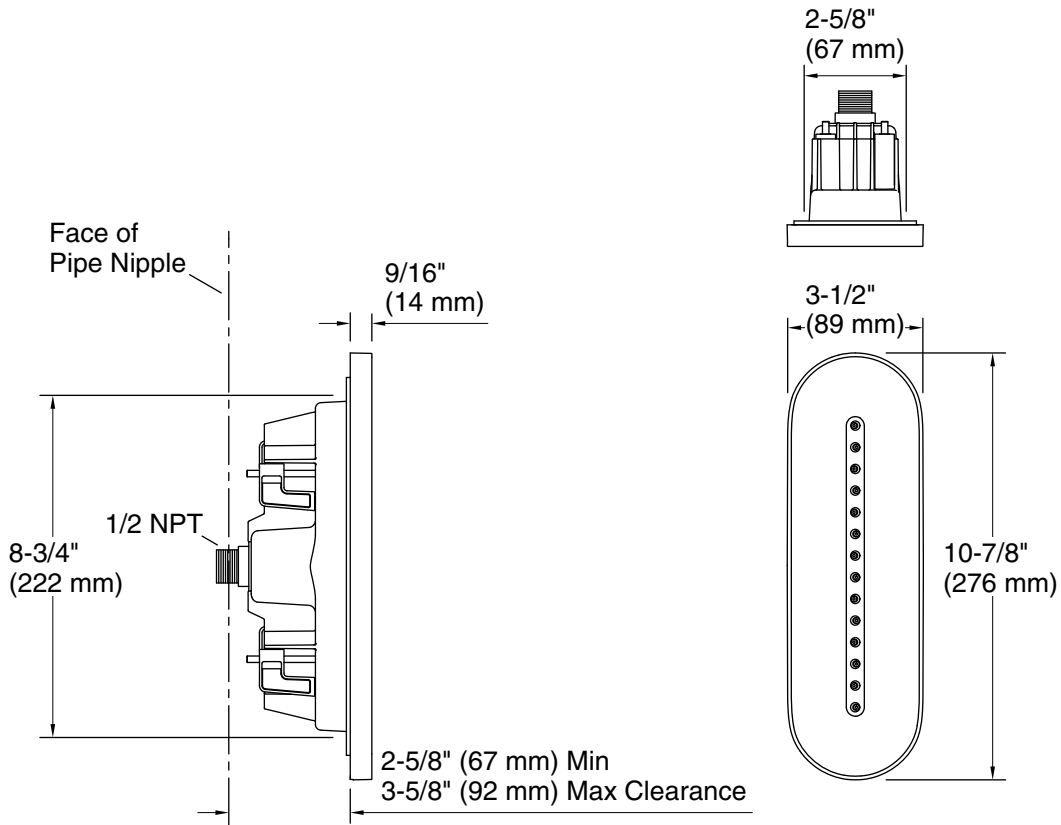

Features

- Oblong single-function linear body spray delivers 14 twirling Deep Massage streams, targeting sore muscles to ease away aches and pains.
- MasterClean™ sprayface features an easy-to-clean surface that withstands mineral buildup.
- Low-profile design complements any decor.
- 2.5 gpm (9.5 lpm) maximum flow rate at 45 psi (3.1 bar).
- ½" NPT connection.

Material

- Durable material construction.
- KOHLER finishes resist corrosion and tarnishing.

Installation

- Semi-recessed into wall.

Recommended Products/Accessories

K-23723 Faucet cleaner

Codes/Standards

ASME A112.18.1/CSA B125.1
DOE - Energy Policy Act 1992

KOHLER® Faucet Lifetime Limited Warranty

See website for detailed warranty information.

Technical Information

All product dimensions are nominal.

Drain included: No

Notes

Install this product according to the installation instructions.