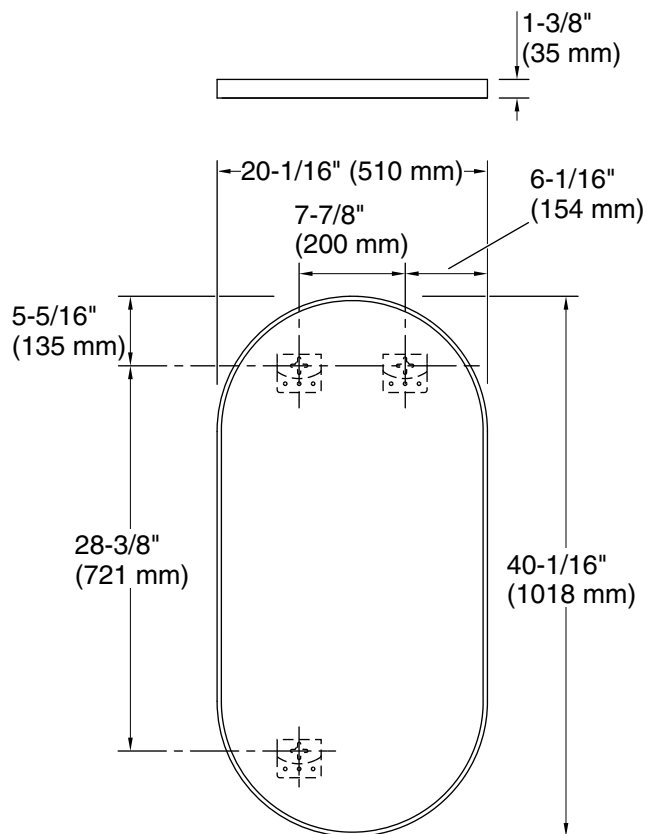

Essential

20" x 40" capsule decorative mirror
K-26051

Features

- Clean and timeless design allows for use in any interior space.
- Mounts vertically or horizontally depending on the look you want to create.
- KOHLER logo delicately etched on lower mirror face.
- Frame maintains a durable, long-lasting finish.
- Finishes coordinate with KOHLER® faucet and lighting products.

Technical Information

All product dimensions are nominal.

Mirror type: Wall-mount