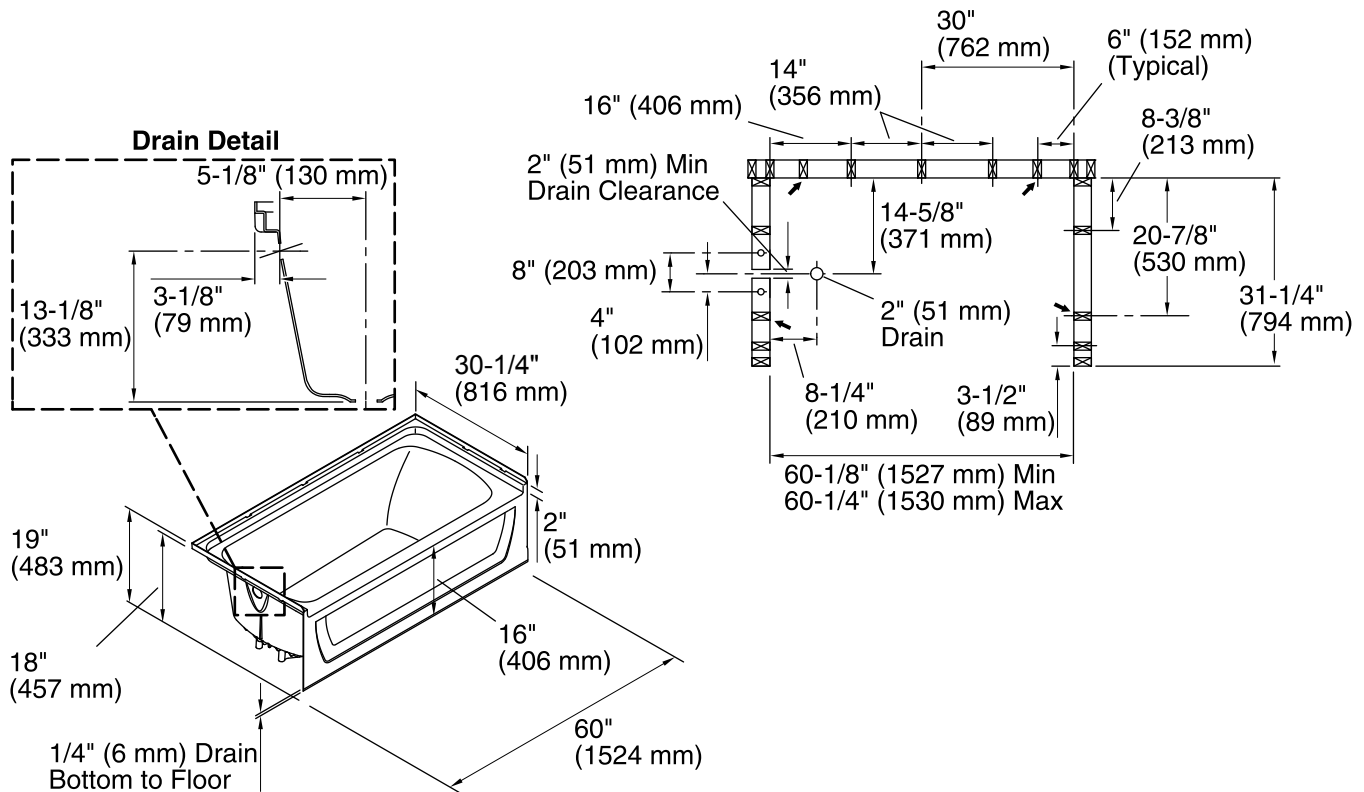

Features

- Made of solid Vikrell material for strength, durability, and lasting beauty
- Designed with a 16" apron
- Durable high-gloss finish provides a smooth, shiny surface that is easy to clean.
- Gently sloping bath with integral apron
- 2" wainscot allows tile-down installation above bath deck
- Conforms to ANSI Z124.1.2 and CSA B45.1 National Consensus Standards
- Can be installed with Wall Set 71374100
- ADA adaptable when installed per the requirements of the Accessibility Guidelines, Section 608 Shower Stalls, of the Act

See website for detailed warranty information.

Available Color/Finishes

Color tiles intended for reference only.

Color	Code	Description
	0	White
	96	KOHLER Biscuit

Technical Information

All product dimensions are nominal.

Installation: 3-Wall Alcove

Drain location: Left

Basin area, bottom: 45" x 20" (1143 mm x 508 mm)

Basin area, top: 53" x 23" (1346 mm x 584 mm)

Water depth: 11-1/4" (286 mm)

Water capacity: 44 gal (166.6 L)

Minimum flat for door: 2-3/4" (70 mm)

Maximum door width: 57-11/16" (1465 mm)

Notes

Install this product according to the installation instructions.

Studs should be positioned roughly as shown.

Double studding is recommended for pivot shower door installations.