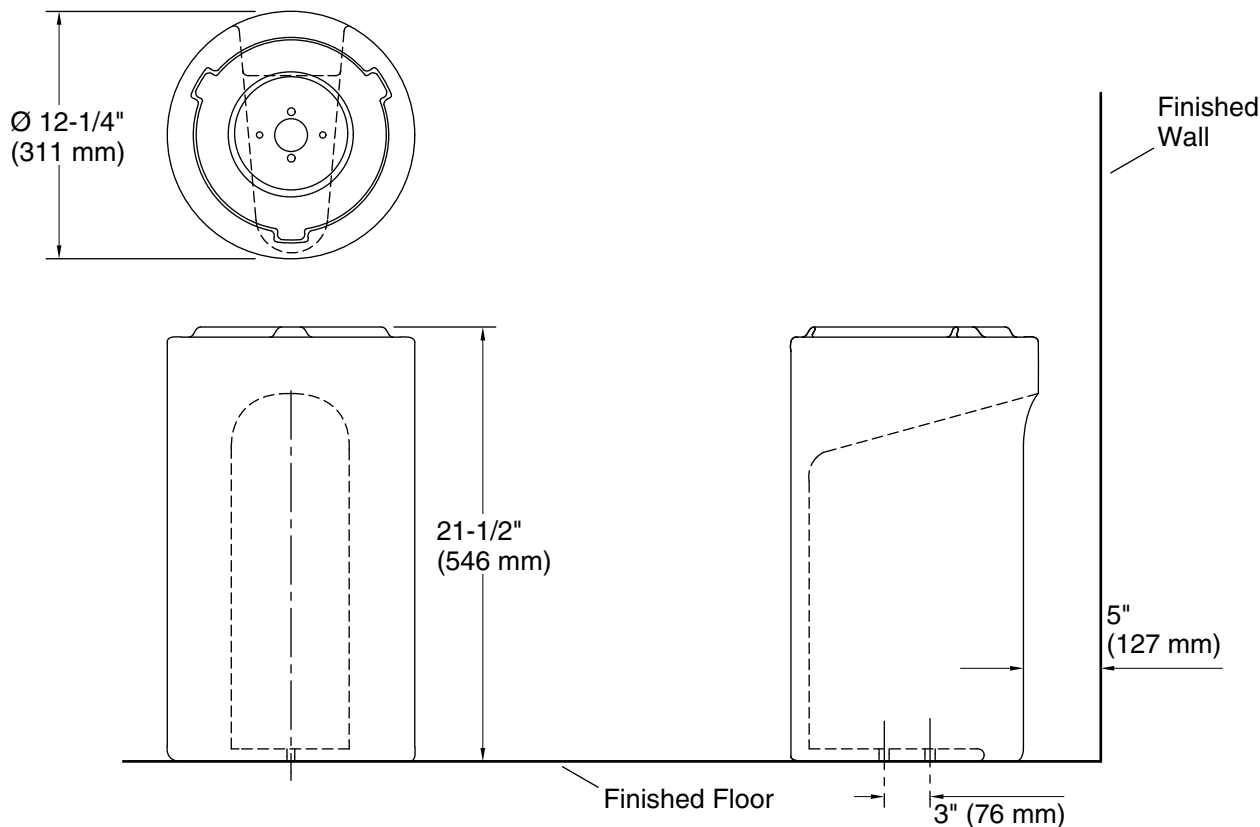

Technical Information

All product dimensions are nominal.

Installation: Pedestal

Notes

Install this product according to the installation instructions.

IMPORTANT! This installation requires a wall-mounted faucet. In areas with subfreezing winter temperatures, plan to install this product to an interior wall to protect the water supply and drain lines from freezing.