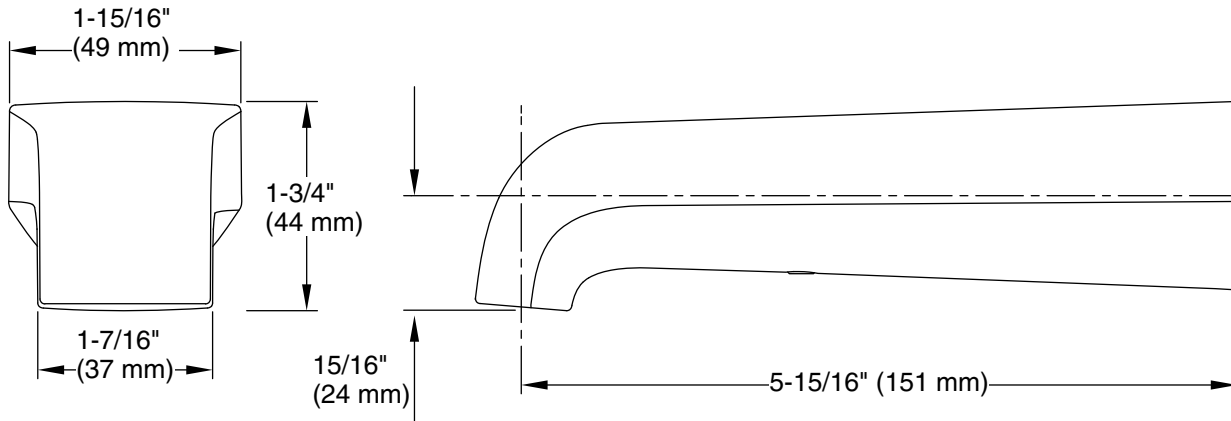

Technical Information

All product dimensions are nominal.

Drain included: No

Spout:

Spout reach: 5-15/16" (150 mm)

Notes

Install this product according to the installation instructions.