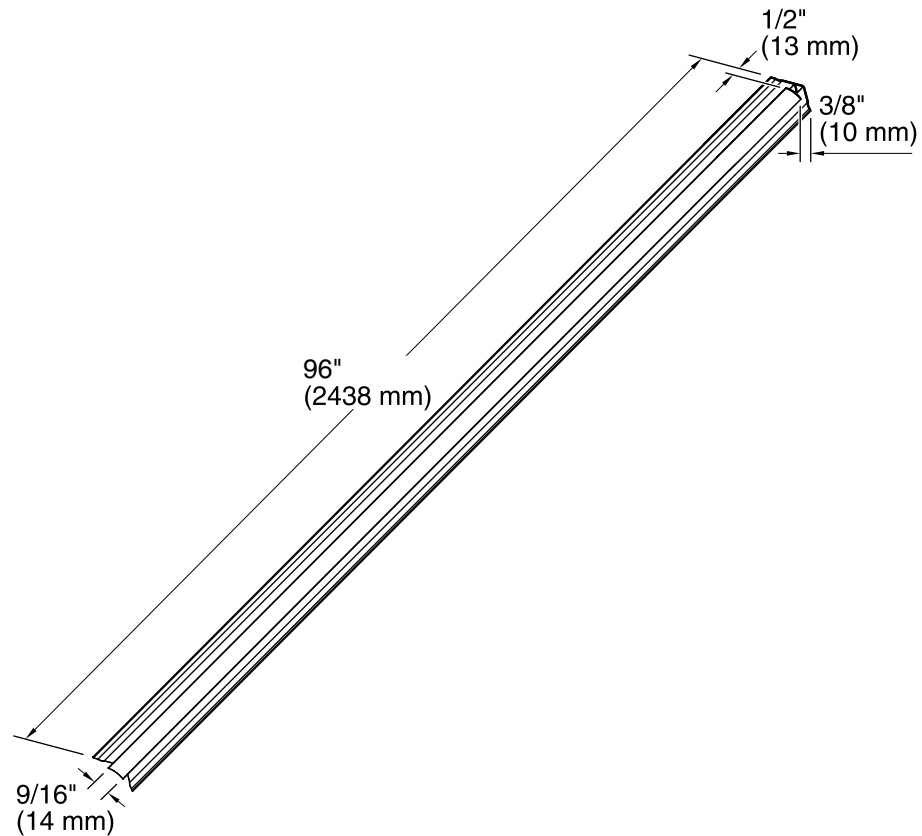

### Features

- Provides easy and beautiful way to join two wall panels in a corner.
- Hides silicone to help keep shower easy to keep clean.

#### Technical Information

All product dimensions are nominal.