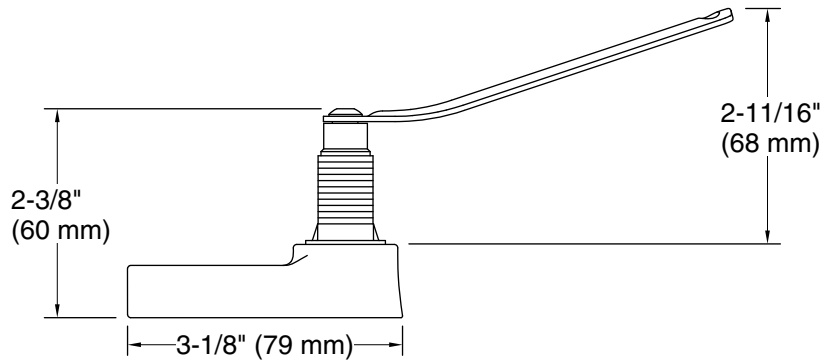

Cimarron®
Left-hand trip lever
K-25986-L

Features

- Left-hand trip lever.
- For use with the Cimarron® Revolution 360® toilet.

Material

- Premium metal construction for durability and reliability.
- KOHLER finishes resist corrosion and tarnishing.

Technical Information

All product dimensions are nominal.

Material: Zinc