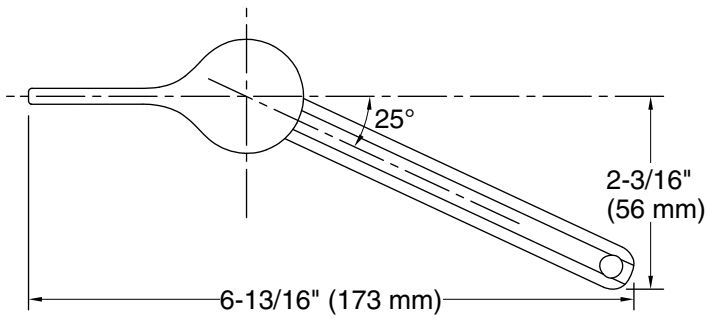

Cimarron®
Left-hand trip lever
K-25986-L

Features

- Left-hand trip lever.
- For use with the Cimarron® Revolution 360® toilet.

Material

- Premium metal construction for durability and reliability.
- KOHLER finishes resist corrosion and tarnishing.

Technical Information

All product dimensions are nominal.

Material: Zinc