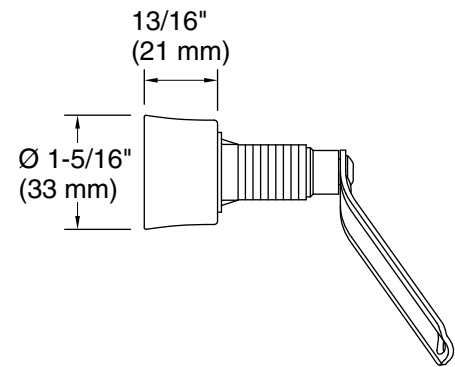

Cimarron®
Left-hand trip lever
K-25986-L

Features

- Left-hand trip lever.
- For use with the Cimarron® Revolution 360® toilet.

Material

- Premium metal construction for durability and reliability.
- KOHLER finishes resist corrosion and tarnishing.

Technical Information

All product dimensions are nominal.

Material: Zinc