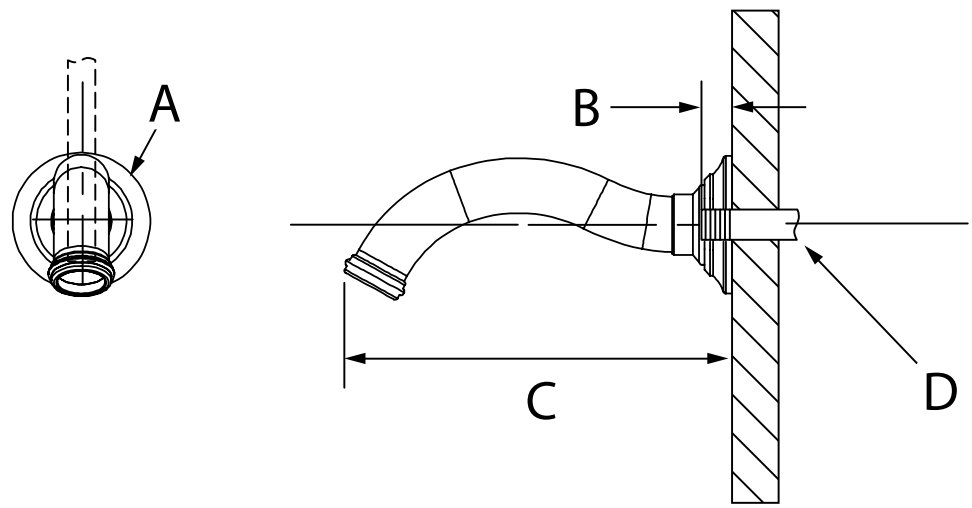

Location:

512TS
Winslet™ Tub Spout
Installation Guide

Model Number	Specification
<input type="checkbox"/> 512TS <i>Winslet™ Tub Spout</i>	Tub Spout made from metal materials plated in standard polished chrome finish.
Modifications	Warranty
<input type="checkbox"/> -ORB <i>Oil rubbed bronze finish</i> <input type="checkbox"/> -STN <i>Satin nickel finish</i>	Limited Lifetime - to the original end purchaser in consumer installations. 5 Years - for commercial installations. Refer to www.symmons.com/warranty for complete warranty information.
Note: Append appropriate -suffix to model number.	

Dimensions

Measurements	
A	Ø 2 1/2", 64 mm
B	1/2", 13 mm
C	7", 178 mm
D	1/2"-14 NPT

Note: Dimensions subject to change without notice.