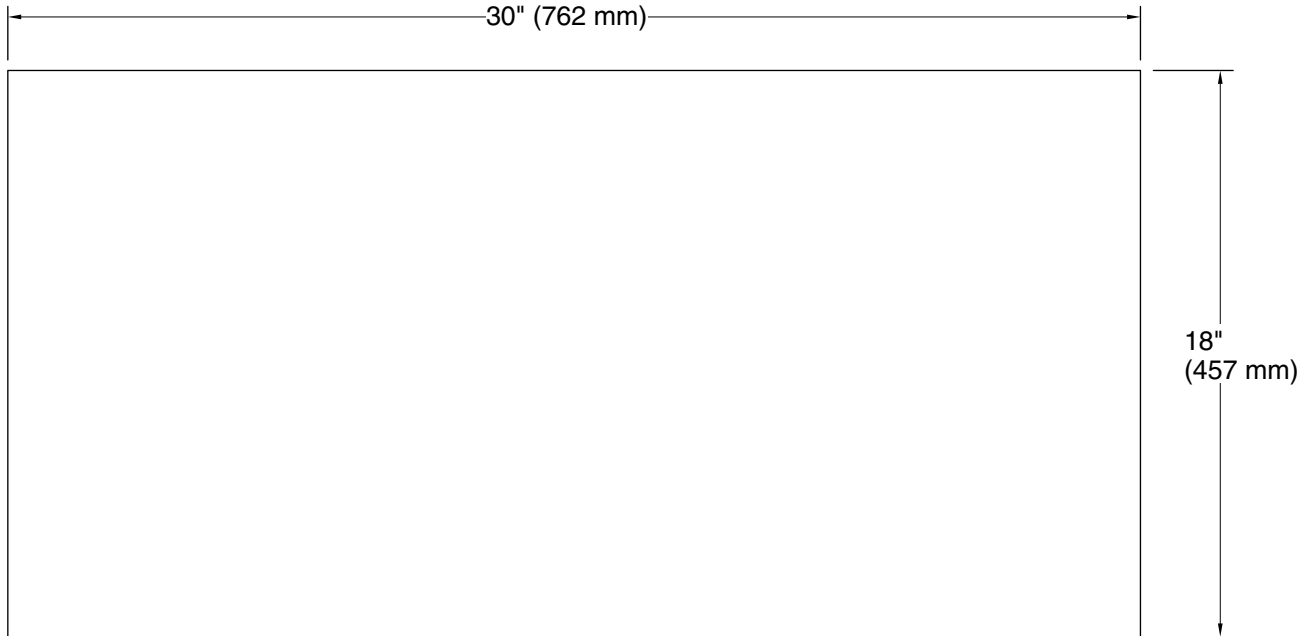

Turkish Bath Linens
hand towel with Textured weave, 18" x 30"
K-31508-TX

Technical Information

All product dimensions are nominal.

Material: Cotton, Turkish